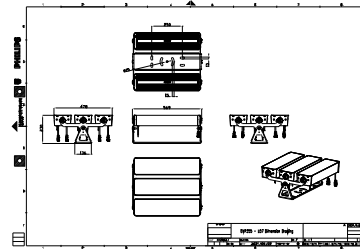

Dimensional drawing

UniFlood M G2

Dimensional drawing

Informasi Umum

Driver tercakup Ya

Teknis Lampu

Indeks renderasi warna (CRI) >80

Mekanis dan Housing