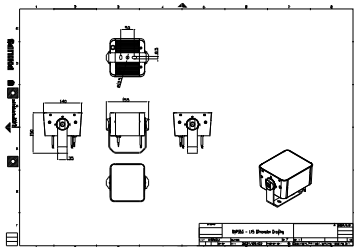

Dimensional drawing

UniFlood M G2

Dimensional drawing

Informasi Umum

Driver tercakup Ya

Teknis Lampu

Indeks renderasi warna (CRI) >80

Mekanis dan Housing