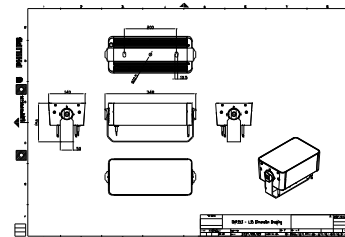

Dimensional drawing

UniFlood M G2

Dimensional drawing

Informasi Umum

Driver tercakup Ya

Teknis Lampu

Indeks renderasi warna (CRI) >80

Mekanis dan Housing