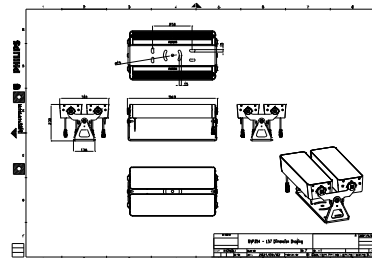

Dimensional drawing

UniFlood M G2

Dimensional drawing

Informasi Umum

Driver tercakup Ya

Teknis Lampu

Indeks renderasi warna (CRI) >80

Mekanis dan Housing