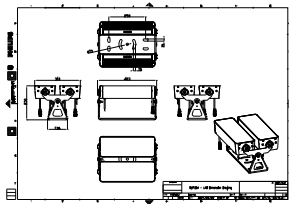

Dimensional drawing

UniFlood M G2

Dimensional drawing

Informasi Umum

Driver tercakup Ya

Teknis Lampu

Indeks renderasi warna (CRI) >80

Mekanis dan Housing