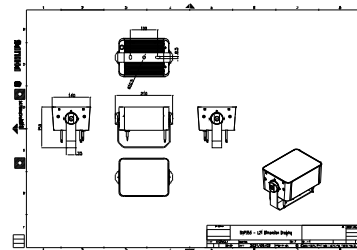

Dimensional drawing

UniFlood M G2

Dimensional drawing

Informasi Umum

Driver tercakup Ya

Teknis Lampu

Indeks renderasi warna (CRI) >80

Mekanis dan Housing