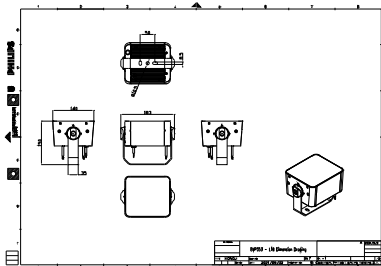

Dimensional drawing

UniFlood M G2

Dimensional drawing

Informasi Umum

Driver tercakup Ya

Teknis Lampu

Indeks renderasi warna (CRI) >80

Mekanis dan Housing