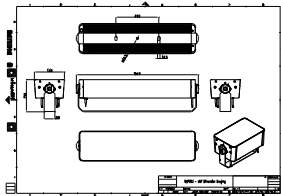

Dimensional drawing

UniFlood M G2

Dimensional drawing

Informasi Umum

Driver tercakup Ya

Teknis Lampu

Indeks renderasi warna (CRI) >80

Mekanis dan Housing