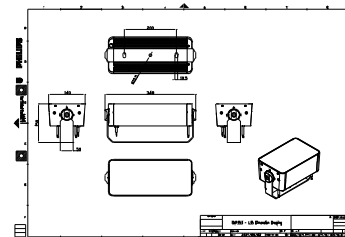

Dimensional drawing