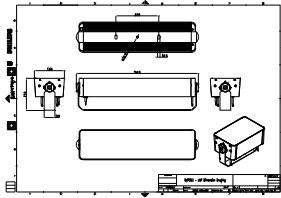

Dimensional drawing

General Information

Driver included Yes

Light Technical

Color rendering index (CRI) >80

Mechanical and Housing

Optical cover type Clear glass

Housing Color Dark gray

Mech. impact protection code IK06

Ingress protection code IP66

Approval and Application

CE mark Yes

Flammability mark For mounting on normally flammable surfaces

Light Technical

Order Code	Full Product Name	Light source color	Correlated Color Temperature (Nom)	Luminous Flux
911401746873	BVP353 30LED 30K 220V L30 10	830 warm white	3000 K	4,710 lm
911401746933	BVP353 32LED RGBWW 220V L30 10 DMX	RGBW	-	2,855 lm
911401746943	BVP353 32LED RGBNW 220V L30 10 DMX	RGBW	-	2,985 lm
911401746973	BVP353 30LED 40K 220V L30 15	840 neutral white	4000 K	5,520 lm
911401746983	BVP353 30LED 27K 220V L30 15 DMX	827 warm white	2700 K	4,430 lm
911401747013	BVP353 30LED RGB 220V L30 15 DMX	RGB	-	2,620 lm
911401747033	BVP353 32LED RGBNW 220V L30 15 DMX	RGBW	-	3,130 lm
911401747053	BVP353 30LED 30K 220V L30 30	830 warm white	3000 K	5,125 lm
911401747103	BVP353 30LED RGB 220V L30 30 DMX	RGB	-	2,715 lm
911401747113	BVP353 32LED RGBWW 220V L30 30 DMX	RGBW	-	3,105 lm
911401747133	BVP353 30LED 27K 220V L30 45	827 warm white	2700 K	4,740 lm
911401747143	BVP353 30LED 30K 220V L30 45	830 warm white	3000 K	4,945 lm
911401747213	BVP353 32LED RGBNW 220V L30 45 DMX	RGBW	-	3,130 lm
911401748733	BVP354 96LED RGBWW 220V L40 10 DMX	RGBW	-	10,505 lm
911401748743	BVP354 96LED RGBNW 220V L40 10 DMX	RGBW	-	10,975 lm
911401748853	BVP354 96LED 30K 220V L40 30	830 warm white	3000 K	18,005 lm
911401748913	BVP354 96LED RGBWW 220V L40 30 DMX	RGBW	-	11,425 lm
911401748943	BVP354 96LED 30K 220V L40 45	830 warm white	3000 K	17,385 lm
911401749013	BVP354 96LED RGBNW 220V L40 45 DMX	RGBW	-	11,520 lm
911401749123	BVP354 120LED 30K 220V L50 15	830 warm white	3000 K	19,795 lm
911401749223	BVP354 120LED 40K 220V L50 30	840 neutral white	4000 K	22,875 lm
911401749283	BVP354 120LED RGBNW 220V L50 30 DMX	RGBW	-	12,170 lm
911401749303	BVP354 120LED 30K 220V L50 45	830 warm white	3000 K	19,795 lm