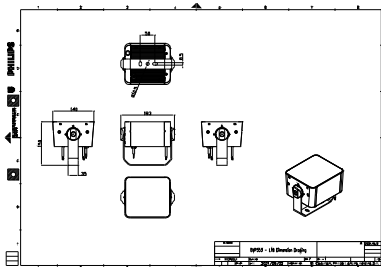

Dimensional drawing