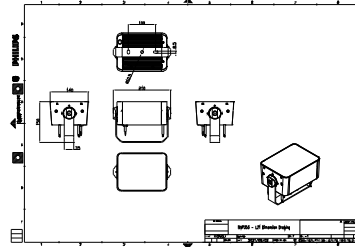

Dimensional drawing