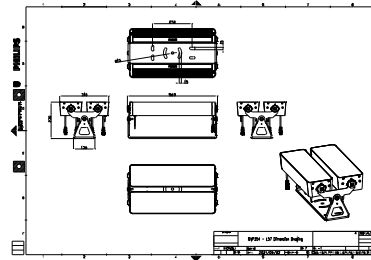

Dimensional drawing

General Information

Driver included Yes

Light Technical

Color rendering index (CRI) >80

Mechanical and Housing

Optical cover type Clear glass

Housing Color Dark gray

Mech. impact protection code IK06

Ingress protection code IP66

Approval and Application

CE mark Yes

Flammability mark For mounting on normally flammable surfaces

Light Technical

Order Code	Full Product Name	Light source color	Correlated Color Temperature (Nom)	Luminous Flux
911401746873	BVP353 30LED 30K 220V L30 10	830 warm white	3000 K	4,710 lm
911401746933	BVP353 32LED RGBWW 220V L30 10 DMX	RGBW	-	2,855 lm
911401746943	BVP353 32LED RGBNW 220V L30 10 DMX	RGBW	-	2,985 lm
911401746973	BVP353 30LED 40K 220V L30 15	840 neutral white	4000 K	5,520 lm
911401746983	BVP353 30LED 27K 220V L30 15 DMX	827 warm white	2700 K	4,430 lm
911401747013	BVP353 30LED RGB 220V L30 15 DMX	RGB	-	2,620 lm
911401747033	BVP353 32LED RGBNW 220V L30 15 DMX	RGBW	-	3,130 lm
911401747053	BVP353 30LED 30K 220V L30 30	830 warm white	3000 K	5,125 lm
911401747103	BVP353 30LED RGB 220V L30 30 DMX	RGB	-	2,715 lm
911401747113	BVP353 32LED RGBWW 220V L30 30 DMX	RGBW	-	3,105 lm
911401747133	BVP353 30LED 27K 220V L30 45	827 warm white	2700 K	4,740 lm
911401747143	BVP353 30LED 30K 220V L30 45	830 warm white	3000 K	4,945 lm
911401747213	BVP353 32LED RGBNW 220V L30 45 DMX	RGBW	-	3,130 lm
911401748733	BVP354 96LED RGBWW 220V L40 10 DMX	RGBW	-	10,505 lm
911401748743	BVP354 96LED RGBNW 220V L40 10 DMX	RGBW	-	10,975 lm
911401748853	BVP354 96LED 30K 220V L40 30	830 warm white	3000 K	18,005 lm
911401748913	BVP354 96LED RGBWW 220V L40 30 DMX	RGBW	-	11,425 lm
911401748943	BVP354 96LED 30K 220V L40 45	830 warm white	3000 K	17,385 lm
911401749013	BVP354 96LED RGBNW 220V L40 45 DMX	RGBW	-	11,520 lm
911401749123	BVP354 120LED 30K 220V L50 15	830 warm white	3000 K	19,795 lm
911401749223	BVP354 120LED 40K 220V L50 30	840 neutral white	4000 K	22,875 lm
911401749283	BVP354 120LED RGBNW 220V L50 30 DMX	RGBW	-	12,170 lm
911401749303	BVP354 120LED 30K 220V L50 45	830 warm white	3000 K	19,795 lm