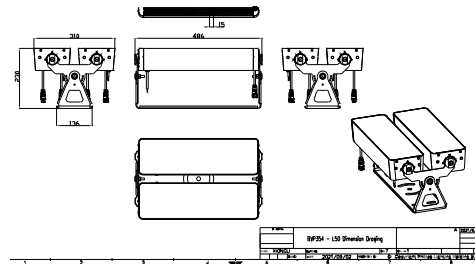

Dimensional drawing