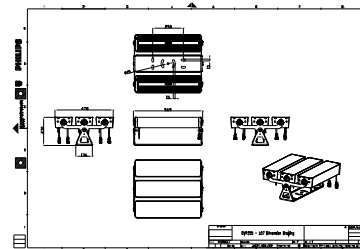

Dimensional drawing