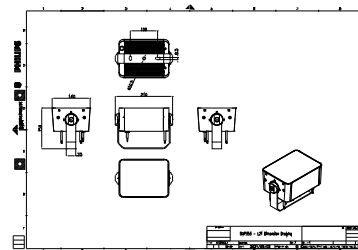

UniFlood M G2

Application

- Bridges, Monuments, Facades
- Parks and Plazas
- Landscape

Warnings and Safety

- For outdoor use only.

Dimensional drawing