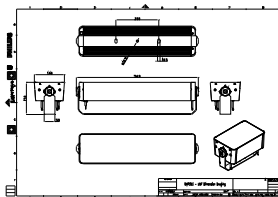

UniFlood M G2

Dimensional drawing