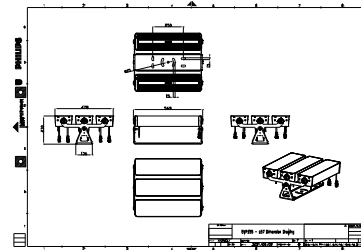

UniFlood M G2

Dimensional drawing