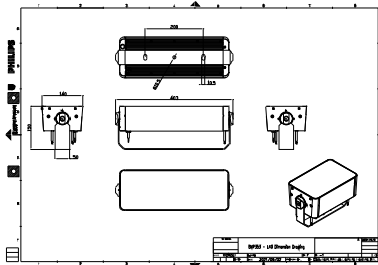

UniFlood M G2

Application

- Bridges, Monuments, Facades
- Parks and squares
- Landscape

Warnings and Safety

- For outdoor use only.

Dimensional drawing