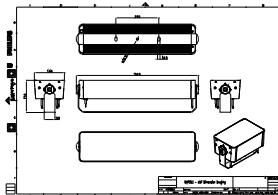

UniFlood M G2

Dimensional drawing