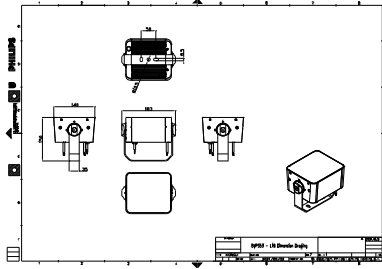

UniFlood M G2

Dimensional drawing