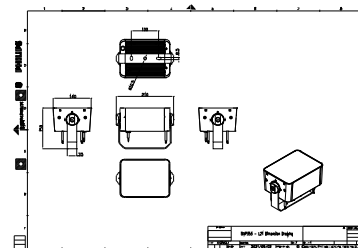

UniFlood M G2

Application

- Bridges, Monuments, Facades
- Parks and squares
- Landscape

Warnings and Safety

- For outdoor use only.

Dimensional drawing