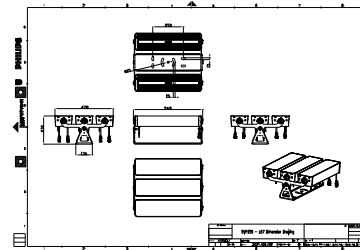

UniFlood M G2

Dimensional drawing