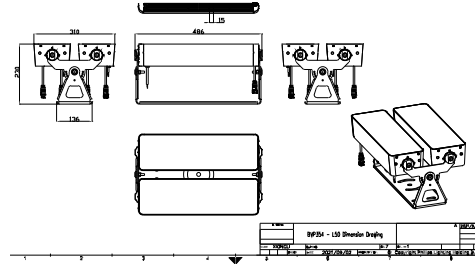

UniFlood M G2

Dimensional drawing