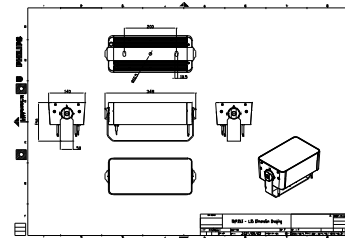

UniFlood M G2

Dimensional drawing