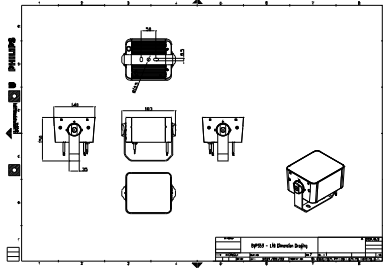

UniFlood M G2

Dimensional drawing