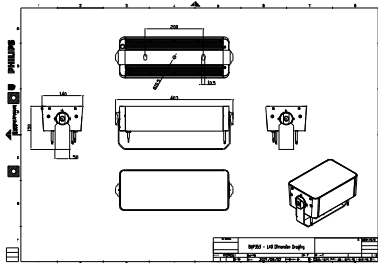

UniFlood M G2

Application

- Bridges, Monuments, Facades
- Parks and Plazas
- Landscape

Warnings and Safety

- For outdoor use only.

Dimensional drawing