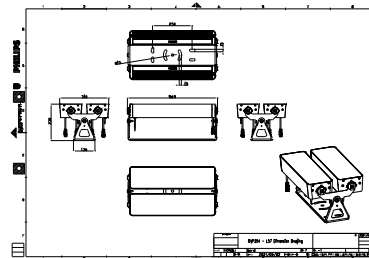

UniFlood M G2

Dimensional drawing