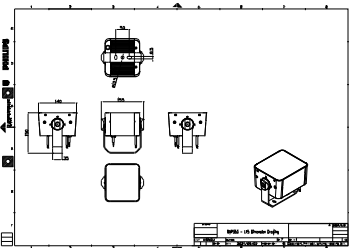

UniFlood M G2

Application

- Bridges, Monuments, Facades
- Parks and Plazas
- Landscape

Warnings and Safety

- For outdoor use only.

Versions

UniFlood M Gen2

Dimensional drawing