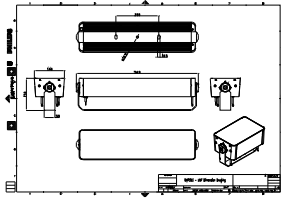

UniFlood M G2

Dimensional drawing

General Information	
Driver included	Yes
Light Technical	
Color rendering index (CRI)	>80
Mechanical and Housing	
Optical cover type	Clear glass
Housing Color	Dark gray
Mech. impact protection code	IK06
Ingress protection code	IP66
Approval and Application	
CE mark	Yes
Flammability mark	For mounting on normally flammable surfaces

Light Technical

Order Code	Full Product Name	Light source color	Correlated Color Temperature (Nom)	Luminous Flux
911401746863	BVP353 30LED 27K 220V L30 10	827 warm white	2700 K	4,515 lm
911401746873	BVP353 30LED 30K 220V L30 10	830 warm white	3000 K	4,710 lm
911401746883	BVP353 30LED 40K 220V L30 10	840 neutral white	4000 K	5,255 lm
911401746893	BVP353 30LED 27K 220V L30 10 DMX	827 warm white	2700 K	4,220 lm
911401746903	BVP353 30LED 30K 220V L30 10 DMX	830 warm white	3000 K	4,400 lm
911401746913	BVP353 30LED 40K 220V L30 10 DMX	840 neutral white	4000 K	4,910 lm
911401746923	BVP353 30LED RGB 220V L30 10 DMX	RGB	-	2,495 lm
911401746933	BVP353 32LED RGBWW 220V L30 10 DMX	RGBW	-	2,855 lm
911401746943	BVP353 32LED RGBNW 220V L30 10 DMX	RGBW	-	2,985 lm
911401746953	BVP353 30LED 27K 220V L30 15	827 warm white	2700 K	4,740 lm
911401746963	BVP353 30LED 30K 220V L30 15	830 warm white	3000 K	4,945 lm
911401746973	BVP353 30LED 40K 220V L30 15	840 neutral white	4000 K	5,520 lm
911401746983	BVP353 30LED 27K 220V L30 15 DMX	827 warm white	2700 K	4,430 lm
911401746993	BVP353 30LED 30K 220V L30 15 DMX	830 warm white	3000 K	4,620 lm
911401747003	BVP353 30LED 40K 220V L30 15 DMX	840 neutral white	4000 K	5,155 lm
911401747013	BVP353 30LED RGB 220V L30 15 DMX	RGB	-	2,620 lm
911401747023	BVP353 32LED RGBWW 220V L30 15 DMX	RGBW	-	3,000 lm
911401747033	BVP353 32LED RGBNW 220V L30 15 DMX	RGBW	-	3,130 lm
911401747043	BVP353 30LED 27K 220V L30 30	827 warm white	2700 K	4,910 lm
911401747053	BVP353 30LED 30K 220V L30 30	830 warm white	3000 K	5,125 lm
911401747063	BVP353 30LED 40K 220V L30 30	840 neutral white	4000 K	5,715 lm
911401747073	BVP353 30LED 27K 220V L30 30 DMX	827 warm white	2700 K	4,585 lm
911401747083	BVP353 30LED 30K 220V L30 30 DMX	830 warm white	3000 K	4,785 lm
911401747093	BVP353 30LED 40K 220V L30 30 DMX	840 neutral white	4000 K	5,340 lm
911401747103	BVP353 30LED RGB 220V L30 30 DMX	RGB	-	2,715 lm
911401747113	BVP353 32LED RGBWW 220V L30 30 DMX	RGBW	-	3,105 lm