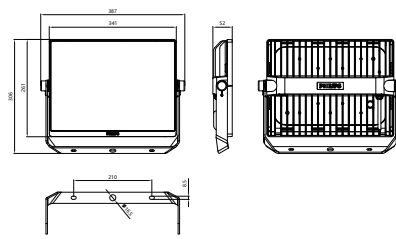

Versions

Tempo HE LED Floodlight

Dimensional drawing

Tempo HE

Dimensional drawing

General Information

Driver included	Yes
Gear	-

Light Technical