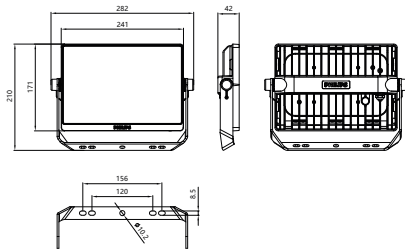

Versions

Tempo HE LED Floodlight

Dimensional drawing

Tempo HE

Dimensional drawing

General Information

Driver included	Yes
Gear	-

Light Technical