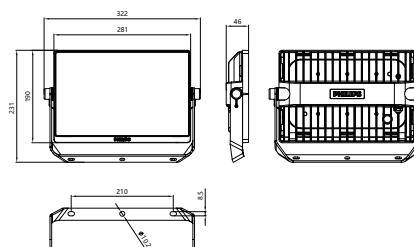

Versions

Tempo HE LED Floodlight

Dimensional drawing

Tempo HE

Dimensional drawing

General Information

Driver included	Yes
Gear	-

Light Technical