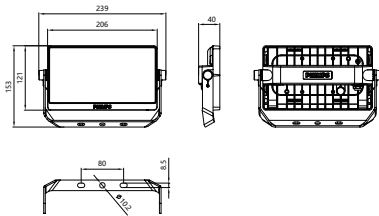

Versions

Tempo HE LED Floodlight

Dimensional drawing

Tempo HE

Dimensional drawing

General Information

Driver included	Yes
Gear	-

Light Technical