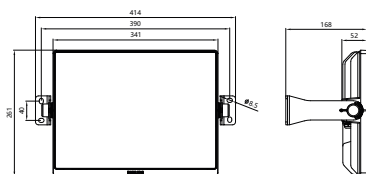

Versions

Tempo HE LED Floodlight

Dimensional drawing

Tempo HE

Dimensional drawing

General Information

Driver included	Yes
Gear	-

Light Technical