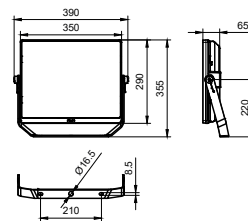

Dimensional drawing