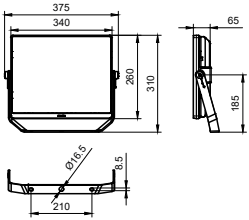

Dimensional drawing