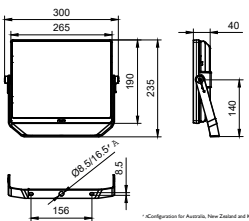

Application

- Architectural lighting
- Landscape lighting
- Billboard lighting
- Parking area lighting
- Amenity
- Security

SmartBright LED Floodlight

Versions

products

products

Dimensional drawing

SmartBright LED Floodlight