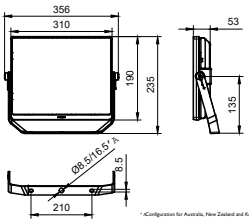

Dimensional drawing