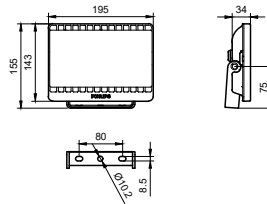

Dimensional drawing