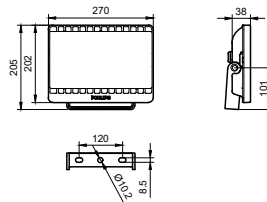

Dimensional drawing