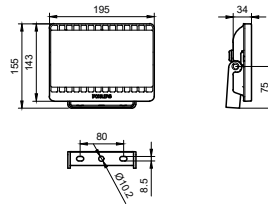

Dimensional drawing