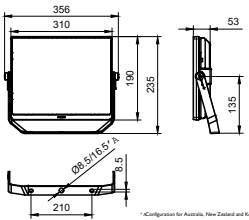

Application

- Architectural lighting
- Landscape lighting
- Billboard lighting
- Parking area lighting
- Amenity
- Security

SmartBright LED Floodlight

Versions

products

Dimensional drawing

SmartBright LED Floodlight