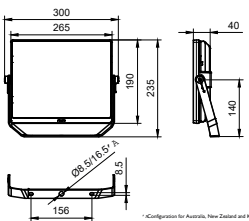

Application

- Architectural lighting
- Landscape lighting
- Billboard lighting
- Parking area lighting
- Amenity
- Security

SmartBright LED Floodlight

Versions

products

Dimensional drawing

SmartBright LED Floodlight