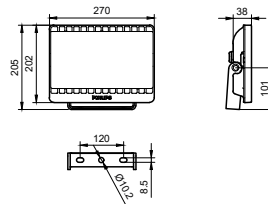

Dimensional drawing