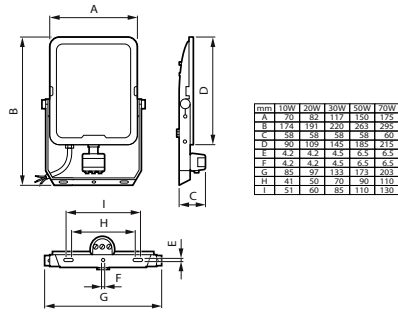

Proiectoare Ledinaire All-in

Cote