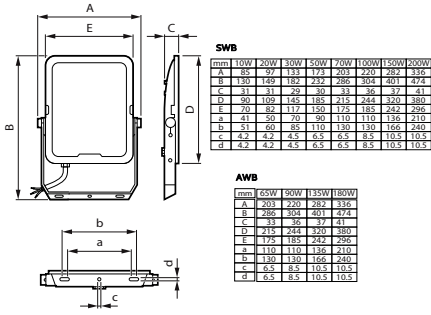

Proiectoare Ledinaire All-in

Cote