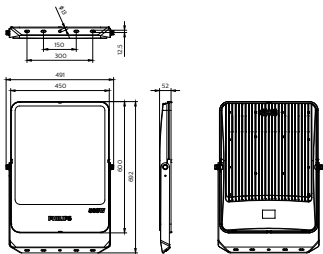

Proiector Ledinaire de mare putere

Versions

Ledinaire Floodlight BVP166
LED300/840 PSU 250W RTP

Ledinaire Floodlight BVP166
LED480/840 PSU 400W RTP

Ledinaire Floodlight BVP166
LED360/840 PSU 300W RTP

Ledinaire Floodlight BVP166
LED600/840 PSU 500W RTP

Cote