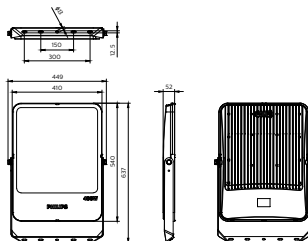

Proiector Ledinaire de mare putere

Versions

Ledinaire Floodlight BVP166
LED300/840 PSU 250W RTP

Ledinaire Floodlight BVP166
LED480/840 PSU 400W RTP

Ledinaire Floodlight BVP166
LED360/840 PSU 300W RTP

Ledinaire Floodlight BVP166
LED600/840 PSU 500W RTP

Cote