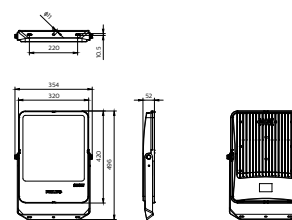

Proiector Ledinaire de mare putere

Versions

Ledinaire Floodlight BVP166
LED300/840 PSU 250W RTP

Ledinaire Floodlight BVP166
LED480/840 PSU 400W RTP

Ledinaire Floodlight BVP166
LED360/840 PSU 300W RTP

Ledinaire Floodlight BVP166
LED600/840 PSU 500W RTP

Cote