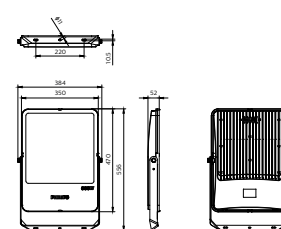

Proiector Ledinaire de mare putere

Versions

Ledinaire Floodlight BVP166
LED300/840 PSU 250W RTP

Ledinaire Floodlight BVP166
LED480/840 PSU 400W RTP

Ledinaire Floodlight BVP166
LED360/840 PSU 300W RTP

Ledinaire Floodlight BVP166
LED600/840 PSU 500W RTP

Cote