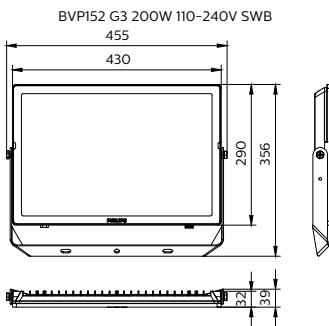

必備 SmartBright 投射燈 WV

Versions

ESSENTIAL SMARTBRIGHT FLOOD GEN 3

ESSENTIAL SMARTBRIGHT FLOOD GEN 3

二维绘图