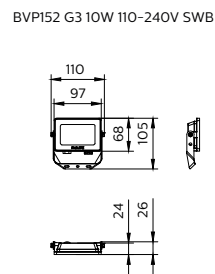

必備 SmartBright 投射燈 WV

Versions

ESSENTIAL SMARTBRIGHT FLOOD GEN 3

ESSENTIAL SMARTBRIGHT FLOOD GEN 3

二维绘图