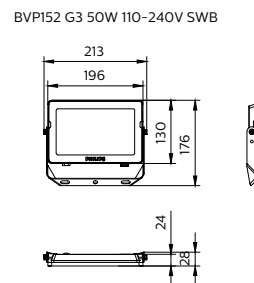

必備 SmartBright 投射燈 WV

Versions

ESSENTIAL SMARTBRIGHT FLOOD GEN 3

ESSENTIAL SMARTBRIGHT FLOOD GEN 3

二维绘图