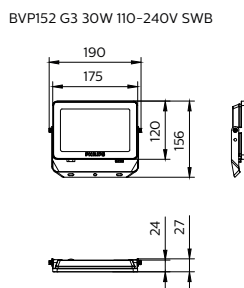

必備 SmartBright 投射燈 WV

Versions

ESSENTIAL SMARTBRIGHT FLOOD GEN 3

ESSENTIAL SMARTBRIGHT FLOOD GEN 3

二维绘图