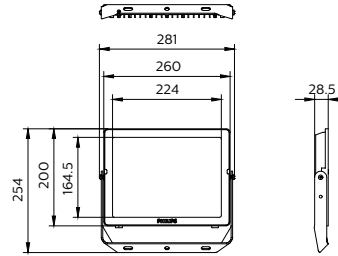

Essential SmartBright Flood WV

Essential SmartBright Flood WV

Plano de dimensiones

Essential SmartBright Flood WV

Plano de dimensiones

Detalles del producto

ESSENTIAL SMARTBRIGHT
FLOOD GEN 3

Información general