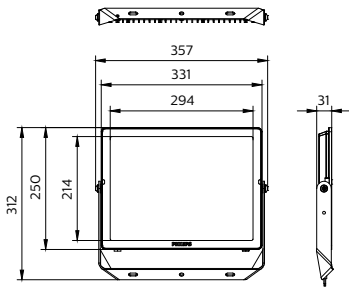

Essential SmartBright Flood WV

Essential SmartBright Flood WV

Plano de dimensiones

Essential SmartBright Flood WV

Plano de dimensiones

Detalles del producto

ESSENTIAL SMARTBRIGHT
FLOOD GEN 3

Información general