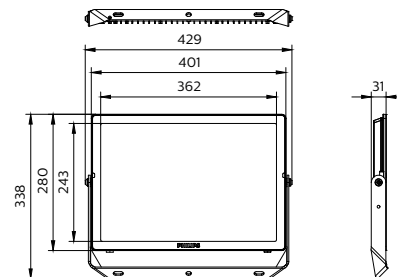

Essential SmartBright Flood WV

Essential SmartBright Flood WV

Plano de dimensiones

Essential SmartBright Flood WV

Plano de dimensiones

Detalles del producto

ESSENTIAL SMARTBRIGHT
FLOOD GEN 3

Información general