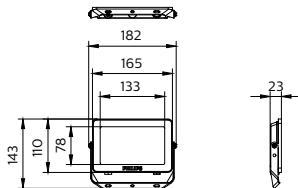

Essential SmartBright Flood WV

Essential SmartBright Flood WV

Plano de dimensiones

Essential SmartBright Flood WV

Plano de dimensiones

Detalles del producto

ESSENTIAL SMARTBRIGHT
FLOOD GEN 3

Información general