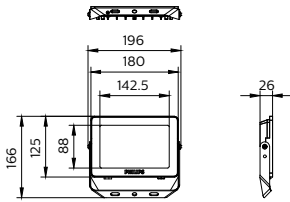

Essential SmartBright Flood WV

Essential SmartBright Flood WV

Plano de dimensiones

Essential SmartBright Flood WV

Plano de dimensiones

Detalles del producto

ESSENTIAL SMARTBRIGHT
FLOOD GEN 3

Información general