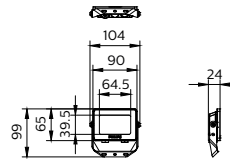

Essential SmartBright Flood WV

Essential SmartBright Flood WV

Plano de dimensiones

Essential SmartBright Flood WV

Plano de dimensiones

Detalles del producto

ESSENTIAL SMARTBRIGHT
FLOOD GEN 3

Información general