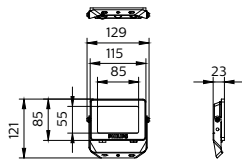

Essential SmartBright Flood WV

Essential SmartBright Flood WV

Plano de dimensiones

Essential SmartBright Flood WV

Plano de dimensiones

Detalles del producto

ESSENTIAL SMARTBRIGHT
FLOOD GEN 3

Información general