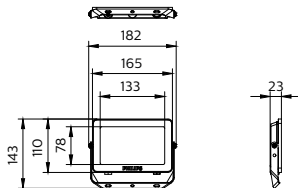

Essential SmartBright Flood WV

Essential SmartBright Flood WV

Essential SmartBright Flood WV

Plano de dimensiones

Essential SmartBright Flood WV

Plano de dimensiones

Detalles del producto

ESSENTIAL SMARTBRIGHT
FLOOD GEN 3