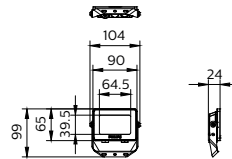

Essential SmartBright Flood WV

Essential SmartBright Flood WV

Essential SmartBright Flood WV

Plano de dimensiones

Essential SmartBright Flood WV

Plano de dimensiones

Detalles del producto

ESSENTIAL SMARTBRIGHT
FLOOD GEN 3