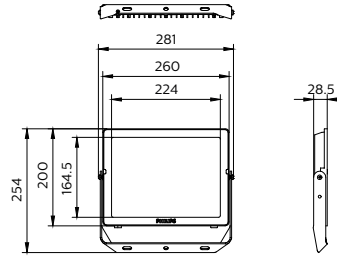

Essential SmartBright Flood WV

Essential SmartBright Flood WV

Essential SmartBright Flood WV

Plano de dimensiones

Essential SmartBright Flood WV

Plano de dimensiones

Detalles del producto

ESSENTIAL SMARTBRIGHT
FLOOD GEN 3