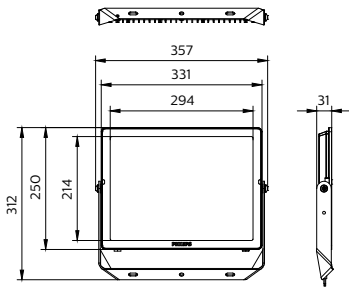

Essential SmartBright Flood WV

Essential SmartBright Flood WV

Essential SmartBright Flood WV

Plano de dimensiones

Essential SmartBright Flood WV

Plano de dimensiones

Detalles del producto

ESSENTIAL SMARTBRIGHT
FLOOD GEN 3