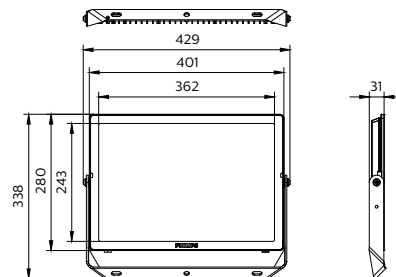

Essential SmartBright Flood WV

Essential SmartBright Flood WV

Essential SmartBright Flood WV

Plano de dimensiones

Essential SmartBright Flood WV

Plano de dimensiones

Detalles del producto

ESSENTIAL SMARTBRIGHT
FLOOD GEN 3