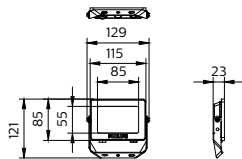

Essential SmartBright Flood WV

Essential SmartBright Flood WV

Essential SmartBright Flood WV

Plano de dimensiones

Essential SmartBright Flood WV

Plano de dimensiones

Detalles del producto

ESSENTIAL SMARTBRIGHT
FLOOD GEN 3