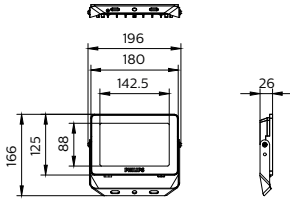

Essential SmartBright Flood WV

Dimensional drawing

Product details

ESSENTIAL SMARTBRIGHT
FLOOD GEN 3

General Information

Driver included	Yes
Number of gear units	1 unit

Light Technical

Number of light sources	1

Controls and Dimming

Maximum dim level	Not applicable

Mechanical and Housing

Housing Color	Black
Mech. impact protection code	IK06
Ingress protection code	IP65

Approval and Application

CE mark	No
Flammability mark	For mounting on normally flammable surfaces
Glow-wire test	Temperature 650 °C, duration 30 s

General Information

Order Code	Full Product Name	Gear
911401822888	BVP152 G4 LED9/WW 10W 110-277V SWB	EB
911401823588	BVP152 G4 LED10/CW 10W 110-277V SWB	EB
911401818486	BVP153 G3 LED188/830 200W 110-240V SWB	-
911401838486	BVP153 G3 LED200/865 200W 110-240V SWB	-
911401811486	BVP152 G3 LED9/830 10W 110-240V SWB	-
911401831486	BVP152 G3 LED10/865 10W 110-240V SWB	-
911401822988	BVP152 G4 LED19/WW 20W 110-277V SWB	EB
911401823688	BVP152 G4 LED20/CW 20W 110-277V SWB	EB
911401817486	BVP153 G3 LED141/830 150W 110-240V SWB	-
911401837486	BVP153 G3 LED150/865 150W 110-240V SWB	-
911401816486	BVP153 G3 LED94/830 100W 110-240V SWB	-
911401836486	BVP153 G3 LED100/865 100W 110-240V SWB	-
911401813486	BVP152 G3 LED28/830 30W 110-240V SWB	-
911401833486	BVP152 G3 LED30/865 30W 110-240V SWB	-
911401823488	BVP153 G4 LED186/WW 200W 110-277V SWB	EB
911401824188	BVP153 G4 LED200/CW 200W 110-277V SWB	EB
911401823288	BVP153 G4 LED93/WW 100W 110-277V SWB	EB
911401823988	BVP153 G4 LED100/CW 100W 110-277V SWB	EB
911401814486	BVP152 G3 LED47/830 50W 110-240V SWB	-
911401834486	BVP152 G3 LED50/865 50W 110-240V SWB	-
911401823388	BVP153 G4 LED140/WW 150W 110-277V SWB	EB
911401824088	BVP153 G4 LED150/CW 150W 110-277V SWB	EB
911401823088	BVP152 G4 LED28/WW 30W 110-277V SWB	EB
911401823788	BVP152 G4 LED30/CW 30W 110-277V SWB	EB
911401823188	BVP152 G4 LED47/WW 50W 110-277V SWB	EB