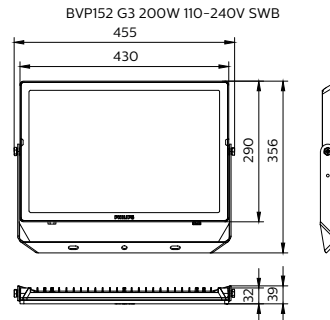

Essential SmartBright Flood WV

Dimensional drawing

BVP152 G3 100W 110-240V SWB

BVP152 G3 150W 110-240V SWB

BVP152 G3 10W 110-240V SWB

BVP152 G3 30W 110-240V SWB

BVP152 G3 50W 110-240V SWB

Essential SmartBright Flood WV