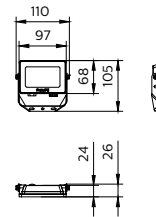

Essential SmartBright Flood WV

Dimensional drawing

BVP152 G3 100W 110-240V SWB

BVP152 G3 150W 110-240V SWB

BVP152 G3 10W 110-240V SWB

BVP152 G3 30W 110-240V SWB

BVP152 G3 50W 110-240V SWB

Essential SmartBright Flood WV

Dimensional drawing

Product details

ESSENTIAL SMARTBRIGHT
FLOOD GEN 3

General Information

Driver included	Yes
Number of gear units	1 unit

Light Technical

Number of light sources	1
-------------------------	---