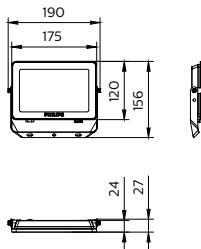

Essential SmartBright Flood WV

Dimensional drawing

BVP152 G3 100W 110-240V SWB

BVP152 G3 150W 110-240V SWB

BVP152 G3 10W 110-240V SWB

BVP152 G3 30W 110-240V SWB

BVP152 G3 50W 110-240V SWB

Essential SmartBright Flood WV