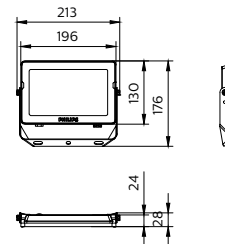

BVP152 G3 50W 110-240V SWB