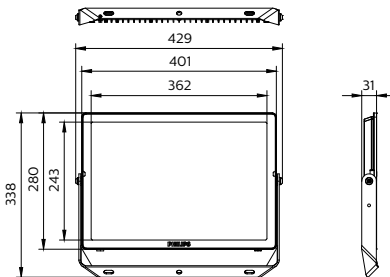

Essential SmartBright Flood WV

Dimensional drawing

BVP152 G3 100W 110-240V SWB

BVP152 G3 150W 110-240V SWB

BVP152 G3 10W 110-240V SWB

BVP152 G3 30W 110-240V SWB

BVP152 G3 50W 110-240V SWB

Essential SmartBright Flood WV