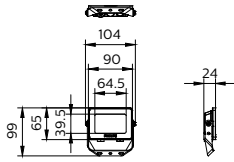

Essential SmartBright Flood WV

Dimensional drawing

BVP152 G3 100W 110-240V SWB

BVP152 G3 150W 110-240V SWB

BVP152 G3 10W 110-240V SWB

BVP152 G3 30W 110-240V SWB

BVP152 G3 50W 110-240V SWB

Essential SmartBright Flood WV