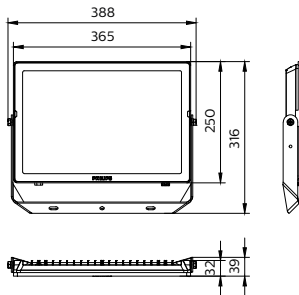

Essential SmartBright Flood WV

Dimensional drawing

BVP152 G3 100W 110-240V SWB

BVP152 G3 150W 110-240V SWB

BVP152 G3 10W 110-240V SWB

BVP152 G3 30W 110-240V SWB

BVP152 G3 50W 110-240V SWB

Essential SmartBright Flood WV