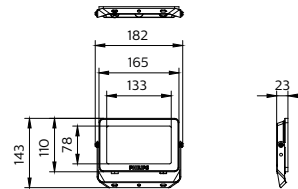

Essential SmartBright Flood WV

Dimensional drawing

BVP152 G3 100W 110-240V SWB

BVP152 G3 150W 110-240V SWB

BVP152 G3 10W 110-240V SWB

BVP152 G3 30W 110-240V SWB

BVP152 G3 50W 110-240V SWB

Essential SmartBright Flood WV