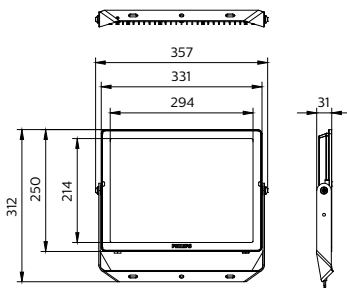

Essential SmartBright Flood WV

Essential SmartBright Flood WV

Dimensional drawing

Essential SmartBright Flood WV

Dimensional drawing

BVP152 G3 30W 110-240V SWB

BVP152 G3 50W 110-240V SWB

Essential SmartBright Flood WV