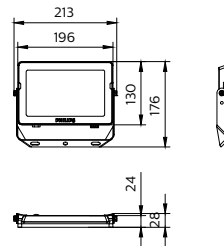

Essential SmartBright Flood WV

Essential SmartBright Flood WV

Dimensional drawing

Essential SmartBright Flood WV

Dimensional drawing

BVP152 G3 30W 110-240V SWB

BVP152 G3 50W 110-240V SWB

Essential SmartBright Flood WV