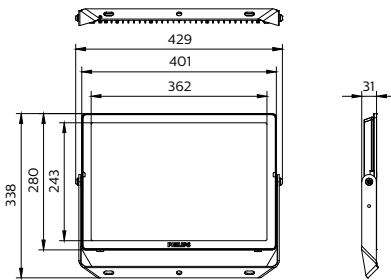

Essential SmartBright Flood WV

Essential SmartBright Flood WV

Dimensional drawing

Essential SmartBright Flood WV

Dimensional drawing

BVP152 G3 30W 110-240V SWB

BVP152 G3 50W 110-240V SWB

Essential SmartBright Flood WV