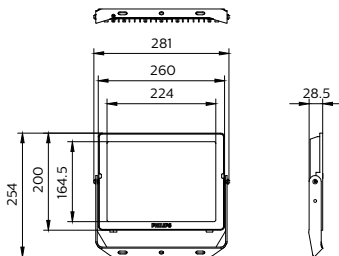

Essential SmartBright Flood WV

Essential SmartBright Flood WV

Dimensional drawing

Essential SmartBright Flood WV

Dimensional drawing

BVP152 G3 30W 110-240V SWB

BVP152 G3 50W 110-240V SWB

Essential SmartBright Flood WV