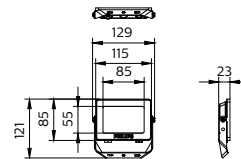

Essential SmartBright Flood WV

Essential SmartBright Flood WV

Dimensional drawing

Essential SmartBright Flood WV

Dimensional drawing

BVP152 G3 30W 110-240V SWB

BVP152 G3 50W 110-240V SWB

Essential SmartBright Flood WV