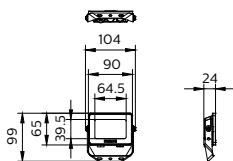

Essential SmartBright Flood WV

Essential SmartBright Flood WV

Dimensional drawing

Essential SmartBright Flood WV

Dimensional drawing

BVP152 G3 30W 110-240V SWB

BVP152 G3 50W 110-240V SWB

Essential SmartBright Flood WV