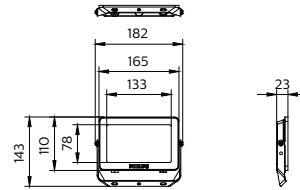

Essential SmartBright Flood WV

Essential SmartBright Flood WV

Dimensional drawing

Essential SmartBright Flood WV

Dimensional drawing

BVP152 G3 30W 110-240V SWB

BVP152 G3 50W 110-240V SWB

Essential SmartBright Flood WV