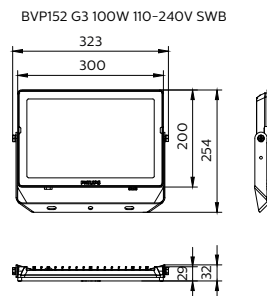

Essential SmartBright Flood WV

Essential SmartBright Flood WV

Dimensional drawing

Essential SmartBright Flood WV

Dimensional drawing

BVP152 G3 30W 110-240V SWB

BVP152 G3 50W 110-240V SWB

Essential SmartBright Flood WV