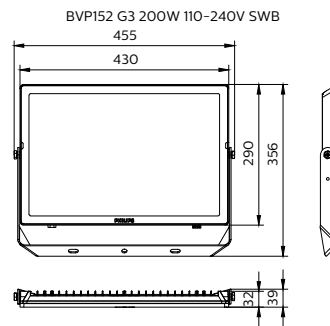

Essential SmartBright Flood WV

Essential SmartBright Flood WV

Dimensional drawing

Essential SmartBright Flood WV

Dimensional drawing

BVP152 G3 30W 110-240V SWB

BVP152 G3 50W 110-240V SWB

Essential SmartBright Flood WV