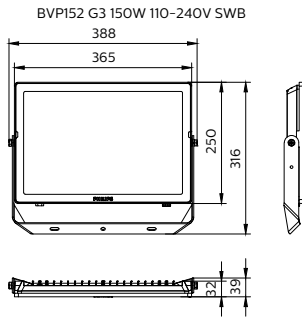

Essential SmartBright Flood WV

Essential SmartBright Flood WV

Dimensional drawing

Essential SmartBright Flood WV

Dimensional drawing

BVP152 G3 30W 110-240V SWB

BVP152 G3 50W 110-240V SWB

Essential SmartBright Flood WV