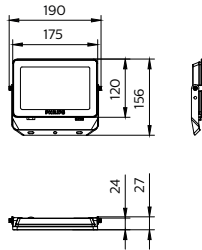

Essential SmartBright Flood WV

Essential SmartBright Flood WV

Dimensional drawing

Essential SmartBright Flood WV

Dimensional drawing

BVP152 G3 30W 110-240V SWB

BVP152 G3 50W 110-240V SWB

Essential SmartBright Flood WV