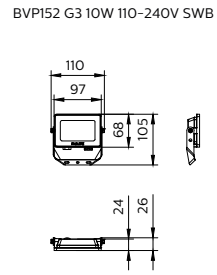

Essential SmartBright Flood WV

Essential SmartBright Flood WV

Dimensional drawing

Essential SmartBright Flood WV

Dimensional drawing

BVP152 G3 30W 110-240V SWB

BVP152 G3 50W 110-240V SWB

Essential SmartBright Flood WV