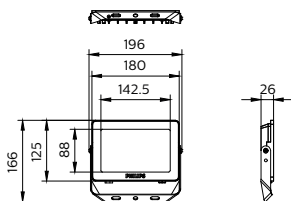

Essential SmartBright Flood WV

Essential SmartBright Flood WV

Dimensional drawing

Essential SmartBright Flood WV

Dimensional drawing

BVP152 G3 30W 110-240V SWB

BVP152 G3 50W 110-240V SWB

Essential SmartBright Flood WV