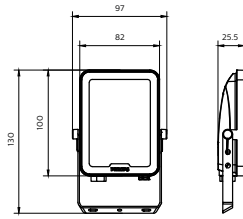

SMARTBRIGHT G3 LED FLOODLIGHT

SMARTBRIGHT G3 LED FLOODLIGHT

SMARTBRIGHT G3 LED FLOODLIGHT

SMARTBRIGHT G3 LED FLOODLIGHT

SMARTBRIGHT G3 LED FLOODLIGHT

SMARTBRIGHT G3 LED FLOODLIGHT

Dimensional drawing

SmartBright G3 LED Floodlight

Dimensional drawing

Product details

BVP151 G3 SWB

SmartBright G3 LED Floodlight

SmartBright G3 LED Floodlight

General Information

Driver included	Yes
Light Technical	
Luminaire light beam spread	110°
Color rendering index (CRI)	80
Number of light sources	1
Controls and Dimming	
Maximum dim level	Not applicable
Mechanical and Housing	
Housing Color	Grey
Ingress protection code	IP65
Approval and Application	
CE mark	No
Flammability mark	For mounting on normally flammable surfaces
Glow-wire test	Temperature 650 °C, duration 30 s