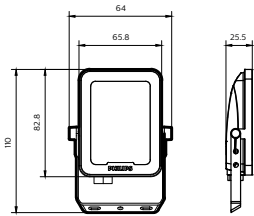

SMARTBRIGHT G3 LED FLOODLIGHT

SMARTBRIGHT G3 LED FLOODLIGHT

SMARTBRIGHT G3 LED FLOODLIGHT

SMARTBRIGHT G3 LED FLOODLIGHT

SMARTBRIGHT G3 LED FLOODLIGHT

SMARTBRIGHT G3 LED FLOODLIGHT

Dimensional drawing

SmartBright G3 LED Floodlight

Dimensional drawing

Product details

BVP151 G3 SWB

SmartBright G3 LED Floodlight

SmartBright G3 LED Floodlight

General Information

Driver included	Yes
Light Technical	
Luminaire light beam spread	110°
Color rendering index (CRI)	80
Number of light sources	1
Controls and Dimming	
Maximum dim level	Not applicable
Mechanical and Housing	
Housing Color	Grey
Ingress protection code	IP65
Approval and Application	
CE mark	No
Flammability mark	For mounting on normally flammable surfaces
Glow-wire test	Temperature 650 °C, duration 30 s