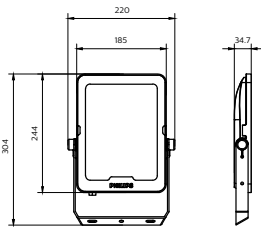

SMARTBRIGHT G3 LED FLOODLIGHT

SMARTBRIGHT G3 LED FLOODLIGHT

SMARTBRIGHT G3 LED FLOODLIGHT

Dimensional drawing

SmartBright G3 LED Floodlight

Dimensional drawing

SmartBright G3 LED Floodlight

Dimensional drawing