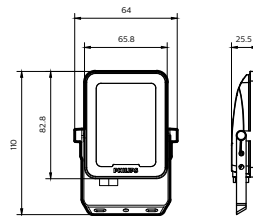

SMARTBRIGHT G3 LED FLOODLIGHT

SMARTBRIGHT G3 LED FLOODLIGHT

SMARTBRIGHT G3 LED FLOODLIGHT

Dimensional drawing

SmartBright G3 LED Floodlight

Dimensional drawing

SmartBright G3 LED Floodlight

Dimensional drawing