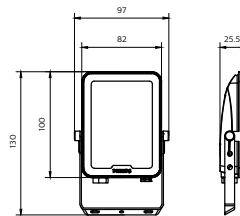

SMARTBRIGHT G3 LED FLOODLIGHT

SMARTBRIGHT G3 LED FLOODLIGHT

SMARTBRIGHT G3 LED FLOODLIGHT

SMARTBRIGHT G3 LED FLOODLIGHT

Dimensional drawing

SmartBright G3 LED Floodlight

Dimensional drawing

SmartBright G3 LED Floodlight

Dimensional drawing

Product details

BVP151 G3 SWB

SmartBright G3 LED Floodlight

SmartBright G3 LED Floodlight

General Information	
Driver included	Yes
Light Technical	
Luminaire light beam spread	110°
Color rendering index (CRI)	80
Number of light sources	1
Controls and Dimming	
Maximum dim level	Not applicable
Mechanical and Housing	
Housing Color	Grey
Ingress protection code	IP65
Approval and Application	
CE mark	No
Flammability mark	For mounting on normally flammable surfaces
Glow-wire test	Temperature 650 °C, duration 30 s