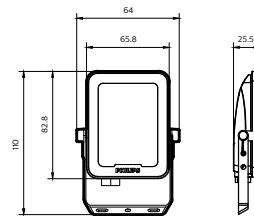

SMARTBRIGHT G3 LED FLOODLIGHT

SMARTBRIGHT G3 LED FLOODLIGHT

SMARTBRIGHT G3 LED FLOODLIGHT

SMARTBRIGHT G3 LED FLOODLIGHT

Dimensional drawing

SmartBright G3 LED Floodlight

Dimensional drawing

SmartBright G3 LED Floodlight

Dimensional drawing

Product details

BVP151 G3 SWB

SmartBright G3 LED Floodlight

SmartBright G3 LED Floodlight

General Information	
Driver included	Yes
Light Technical	
Luminaire light beam spread	110°
Color rendering index (CRI)	80
Number of light sources	1
Controls and Dimming	
Maximum dim level	Not applicable
Mechanical and Housing	
Housing Color	Grey
Ingress protection code	IP65
Approval and Application	
CE mark	No
Flammability mark	For mounting on normally flammable surfaces
Glow-wire test	Temperature 650 °C, duration 30 s