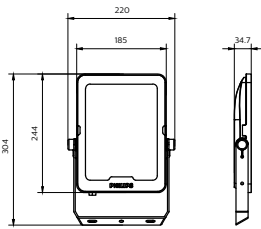

SMARTBRIGHT G3 LED FLOODLIGHT

SMARTBRIGHT G3 LED FLOODLIGHT

SMARTBRIGHT G3 LED FLOODLIGHT

SMARTBRIGHT G3 LED FLOODLIGHT

Dimensional drawing

SmartBright G3 LED Floodlight

Dimensional drawing

SmartBright G3 LED Floodlight

Dimensional drawing

Product details

BVP151 G3 SWB

SmartBright G3 LED Floodlight

SmartBright G3 LED Floodlight

General Information	
Driver included	Yes
Light Technical	
Luminaire light beam spread	110°
Color rendering index (CRI)	80
Number of light sources	1
Controls and Dimming	
Maximum dim level	Not applicable
Mechanical and Housing	
Housing Color	Grey
Ingress protection code	IP65
Approval and Application	
CE mark	No
Flammability mark	For mounting on normally flammable surfaces
Glow-wire test	Temperature 650 °C, duration 30 s