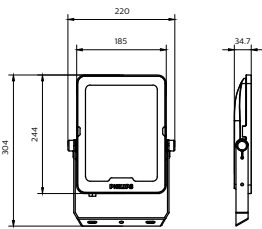

SMARTBRIGHT G3 LED FLOODLIGHT

SMARTBRIGHT G3 LED FLOODLIGHT

SMARTBRIGHT G3 LED FLOODLIGHT

SMARTBRIGHT G3 LED FLOODLIGHT

Dimensional drawing

SmartBright G3 LED Floodlight

Dimensional drawing

SmartBright G3 LED Floodlight

Dimensional drawing

Product details

BVP151 G3 SWB

SmartBright G3 LED Floodlight

SmartBright G3 LED Floodlight

General Information	
Driver included	Yes
Light Technical	
Luminaire light beam spread	110°
Color rendering index (CRI)	80
Number of light sources	1
Controls and Dimming	
Maximum dim level	Not applicable
Mechanical and Housing	
Housing Color	Grey
Ingress protection code	IP65
Approval and Application	
CE mark	No
Flammability mark	For mounting on normally flammable surfaces
Glow-wire test	Temperature 650 °C, duration 30 s