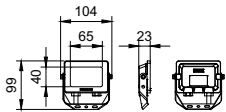

BVP150 G4 10W SWB