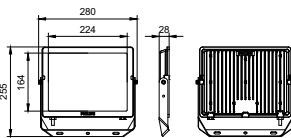

Essential SmartBright G6 LED Floodlight

Dimensional drawing

BVP150 G4 50W SWB

BVP150 G4 30W SWB

100W

BVP150 G4 70W SWB

Essential SmartBright G6 LED Floodlight

Dimensional drawing