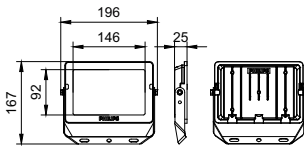

Essential SmartBright G6 LED Floodlight

Dimensional drawing

BVP150 G4 50W SWB

BVP150 G4 30W SWB

100W

BVP150 G4 70W SWB

Essential SmartBright G6 LED Floodlight

Dimensional drawing