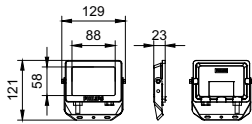

Essential SmartBright G6 LED Floodlight

Dimensional drawing

BVP150 G4 20W SWB