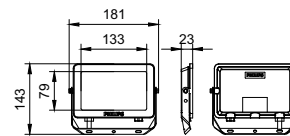

Essential SmartBright G6 LED Floodlight

Dimensional drawing

BVP150 G4 50W SWB

BVP150 G4 30W SWB

100W

BVP150 G4 70W SWB

Essential SmartBright G6 LED Floodlight

Dimensional drawing