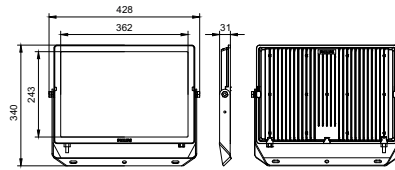

Essential SmartBright G6 LED Floodlight

Dimensional drawing

200W

General Information

Driver included	Yes
Gear	EB
Number of gear units	1 unit

Light Technical

Color rendering index (CRI)	≥80
Number of light sources	1

Controls and Dimming

Dimmable	-
Maximum dim level	Not applicable

Mechanical and Housing

Optical cover type	Tempered glass
Housing Color	Black
Mech. impact protection code	IK06
Ingress protection code	IP65

Approval and Application

CE mark	Yes
Flammability mark	For mounting on normally flammable surfaces
Glow-wire test	Temperature 650 °C, duration 30 s

Light Technical

Order Code	Full Product Name	Luminaire light beam spread	Light source color	Correlated Color Temperature (Nom)	Luminous Flux
34123599	BVP150 LED200/WW PSU 200W SWB G4	110°	830 warm white	3000 K	18,800 lm
34124299	BVP150 LED200/NW PSU 200W SWB G4	110°	840 neutral white	4000 K	20,000 lm
34125999	BVP150 LED200/CW PSU 200W SWB G4	110°	865 cool daylight	6500 K	20,000 lm
34102099	BVP150 LED10/WW PSU 10W SWB G4	100°	830 warm white	3000 K	940 lm
34103799	BVP150 LED10/NW PSU 10W SWB G4	100°	840 neutral white	4000 K	1,000 lm
34104499	BVP150 LED10/CW PSU 10W SWB G4	100°	865 cool daylight	6500 K	1,000 lm
34117499	BVP150 LED100/WW PSU 100W SWB G4	110°	830 warm white	3000 K	9,400 lm
34118199	BVP150 LED100/NW PSU 100W SWB G4	110°	840 neutral white	4000 K	10,000 lm
34119899	BVP150 LED100/CW PSU 100W SWB G4	110°	865 cool daylight	6500 K	10,000 lm
34120499	BVP150 LED150/WW PSU 150W SWB G4	110°	830 warm white	3000 K	14,100 lm
34121199	BVP150 LED150/NW PSU 150W SWB G4	110°	840 neutral white	4000 K	15,000 lm