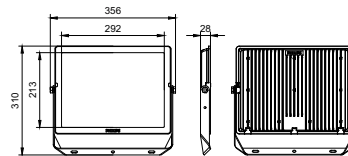

150W

General Information

Driver included	Yes
Gear	EB
Number of gear units	1 unit

Light Technical

Color rendering index (CRI)	≥80
Number of light sources	1

Controls and Dimming

Dimmable	-
Maximum dim level	Not applicable

Mechanical and Housing

Optical cover type	Tempered glass
Housing Color	Black
Mech. impact protection code	IK06
Ingress protection code	IP65

Approval and Application

CE mark	Yes
Flammability mark	For mounting on normally flammable surfaces
Glow-wire test	Temperature 650 °C, duration 30 s

Light Technical

Order Code	Full Product Name	Luminaire light beam spread	Light source color	Correlated Color Temperature (Nom)	Luminous Flux
34123599	BVP150 LED200/WW PSU 200W SWB G4	110°	830 warm white	3000 K	18,800 lm
34124299	BVP150 LED200/NW PSU 200W SWB G4	110°	840 neutral white	4000 K	20,000 lm
34125999	BVP150 LED200/CW PSU 200W SWB G4	110°	865 cool daylight	6500 K	20,000 lm
34102099	BVP150 LED10/WW PSU 10W SWB G4	100°	830 warm white	3000 K	940 lm
34103799	BVP150 LED10/NW PSU 10W SWB G4	100°	840 neutral white	4000 K	1,000 lm
34104499	BVP150 LED10/CW PSU 10W SWB G4	100°	865 cool daylight	6500 K	1,000 lm
34117499	BVP150 LED100/WW PSU 100W SWB G4	110°	830 warm white	3000 K	9,400 lm
34118199	BVP150 LED100/NW PSU 100W SWB G4	110°	840 neutral white	4000 K	10,000 lm
34119899	BVP150 LED100/CW PSU 100W SWB G4	110°	865 cool daylight	6500 K	10,000 lm
34120499	BVP150 LED150/WW PSU 150W SWB G4	110°	830 warm white	3000 K	14,100 lm
34121199	BVP150 LED150/NW PSU 150W SWB G4	110°	840 neutral white	4000 K	15,000 lm