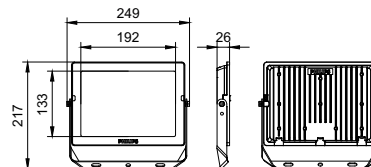

Essential SmartBright G6 LED Floodlight

Dimensional drawing

BVP150 G4 50W SWB

BVP150 G4 30W SWB

100W

BVP150 G4 70W SWB

Essential SmartBright G6 LED Floodlight

Dimensional drawing