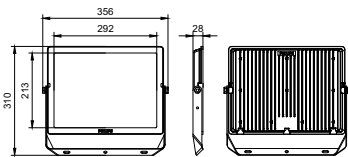

Dimensional drawing

BVP150 G4 20W SWB

BVP150 G4 50W SWB MDU

200W

BVP150 G4 10W SWB

150W

Essential SmartBright G6 LED Floodlight

General Information