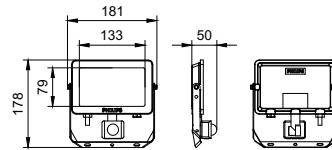

Dimensional drawing

BVP150 G4 20W SWB MDU

BVP150 G4 30W SWB MDU

BVP150 G4 50W SWB

BVP150 G4 30W SWB

100W

BVP150 G4 70W SWB

Essential SmartBright G6 LED Floodlight