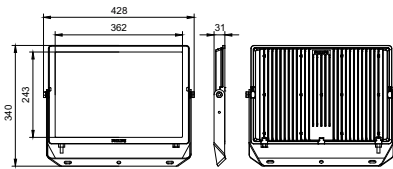

Dimensional drawing

BVP150 G4 20W SWB

BVP150 G4 50W SWB MDU

200W

BVP150 G4 10W SWB

150W

Essential SmartBright G6 LED Floodlight

General Information