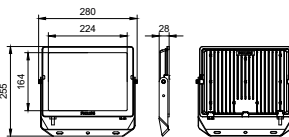

Dimensional drawing

BVP150 G4 20W SWB MDU

BVP150 G4 30W SWB MDU

BVP150 G4 50W SWB

BVP150 G4 30W SWB

100W

BVP150 G4 70W SWB

Essential SmartBright G6 LED Floodlight