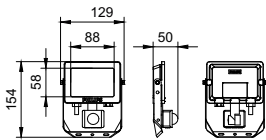

Dimensional drawing

BVP150 G4 20W SWB MDU

BVP150 G4 30W SWB MDU

BVP150 G4 50W SWB

BVP150 G4 30W SWB

100W

BVP150 G4 70W SWB

Essential SmartBright G6 LED Floodlight