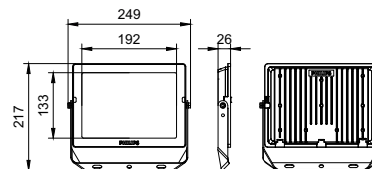

Dimensional drawing

BVP150 G4 20W SWB MDU

BVP150 G4 30W SWB MDU

BVP150 G4 50W SWB

BVP150 G4 30W SWB

100W

BVP150 G4 70W SWB

Essential SmartBright G6 LED Floodlight