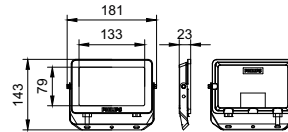

Dimensional drawing

BVP150 G4 20W SWB MDU

BVP150 G4 30W SWB MDU

BVP150 G4 50W SWB

BVP150 G4 30W SWB

100W

BVP150 G4 70W SWB

Essential SmartBright G6 LED Floodlight

Dimensional drawing

BVP150 G4 20W SWB

BVP150 G4 50W SWB MDU

200W

BVP150 G4 10W SWB

150W

Essential SmartBright G6 LED Floodlight

General Information