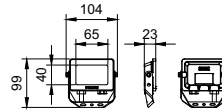

Dimensional drawing

BVP150 G4 20W SWB MDU

BVP150 G4 30W SWB MDU

BVP150 G4 50W SWB

BVP150 G4 30W SWB

100W

BVP150 G4 70W SWB

Essential SmartBright G6 LED Floodlight

Dimensional drawing

BVP150 G4 20W SWB

BVP150 G4 50W SWB MDU

200W

BVP150 G4 10W SWB

150W

Essential SmartBright G6 LED Floodlight

General Information