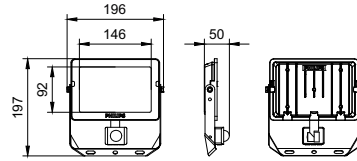

BVP150 G4 50W SWB MDU