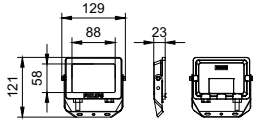

Dimensional drawing

BVP150 G4 20W SWB MDU

BVP150 G4 30W SWB MDU

BVP150 G4 50W SWB

BVP150 G4 30W SWB

100W

BVP150 G4 70W SWB

Essential SmartBright G6 LED Floodlight

Dimensional drawing

BVP150 G4 20W SWB

BVP150 G4 50W SWB MDU

200W

BVP150 G4 10W SWB

150W

Essential SmartBright G6 LED Floodlight

General Information