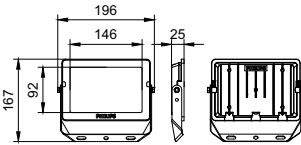

Dimensional drawing

BVP150 G4 20W SWB MDU

BVP150 G4 30W SWB MDU

BVP150 G4 50W SWB

BVP150 G4 30W SWB

100W

BVP150 G4 70W SWB

Essential SmartBright G6 LED Floodlight