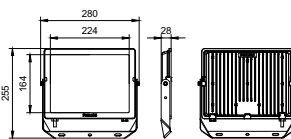

BVP150 G4 20W SWB MDU

BVP150 G4 30W SWB MDU

BVP150 G4 50W SWB

BVP150 G4 30W SWB

100W

BVP150 G4 70W SWB

Essential SmartBright G6 LED Floodlight

Dimensional drawing