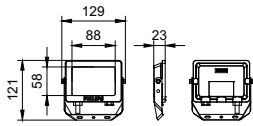

Essential SmartBright G6 LED Floodlight

Dimensional drawing

BVP150 G4 20W SWB