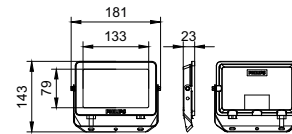

BVP150 G4 20W SWB MDU

BVP150 G4 30W SWB MDU

BVP150 G4 50W SWB

BVP150 G4 30W SWB

100W

BVP150 G4 70W SWB

Essential SmartBright G6 LED Floodlight

Dimensional drawing