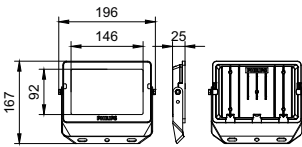

BVP150 G4 20W SWB MDU

BVP150 G4 30W SWB MDU

BVP150 G4 50W SWB

BVP150 G4 30W SWB

100W

BVP150 G4 70W SWB

Essential SmartBright G6 LED Floodlight

Dimensional drawing