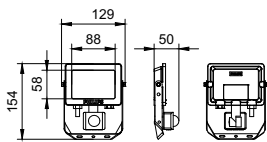

BVP150 G4 20W SWB MDU

BVP150 G4 30W SWB MDU

BVP150 G4 50W SWB

BVP150 G4 30W SWB

100W

BVP150 G4 70W SWB

Essential SmartBright G6 LED Floodlight

Dimensional drawing