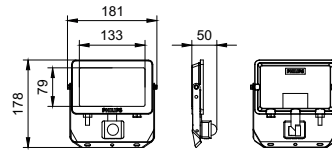

BVP150 G4 20W SWB MDU

BVP150 G4 30W SWB MDU

BVP150 G4 50W SWB

BVP150 G4 30W SWB

100W

BVP150 G4 70W SWB

Essential SmartBright G6 LED Floodlight

Dimensional drawing