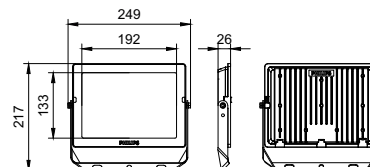

BVP150 G4 20W SWB MDU

BVP150 G4 30W SWB MDU

BVP150 G4 50W SWB

BVP150 G4 30W SWB

100W

BVP150 G4 70W SWB

Essential SmartBright G6 LED Floodlight

Dimensional drawing