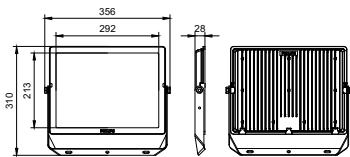

Essential SmartBright G6 LED Floodlight

Dimensional drawing

150W