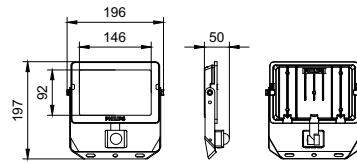

BVP150 G4 50W SWB MDU