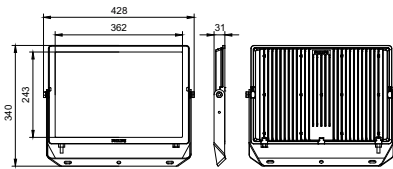

Essential SmartBright G6 LED Floodlight

Dimensional drawing

200W