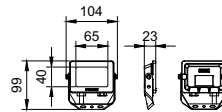

BVP150 G4 10W SWB