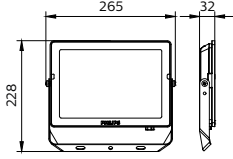

Boyutlu çizim