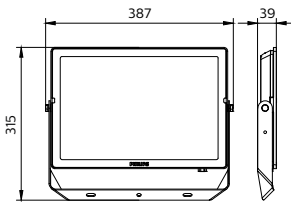

ESSENTIAL SMARTBRIGHT G5
LED FLOODLIGHT

Dimensional drawing

Essential SmartBright G5 LED Floodlight

Dimensional drawing

Product details

BVP150 front side

Essential SmartBright G5 LED Floodlight

Informasi Umum