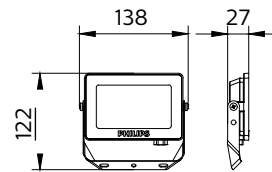

ESSENTIAL SMARTBRIGHT G5
LED FLOODLIGHT

Dimensional drawing

Essential SmartBright G5 LED Floodlight

Dimensional drawing

Product details

BVP150 front side

Essential SmartBright G5 LED Floodlight

Informasi Umum