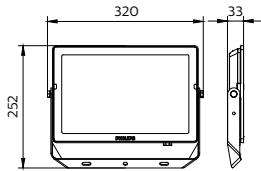

ESSENTIAL SMARTBRIGHT G5
LED FLOODLIGHT

Dimensional drawing

Essential SmartBright G5 LED Floodlight

Dimensional drawing

Product details

BVP150 front side

Essential SmartBright G5 LED Floodlight

Informasi Umum