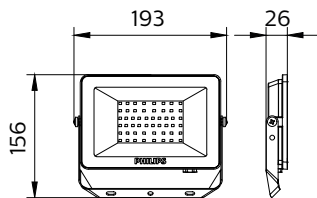

ESSENTIAL SMARTBRIGHT G5
LED FLOODLIGHT

Dimensional drawing

Essential SmartBright G5 LED Floodlight

Dimensional drawing

Product details

BVP150 front side

Essential SmartBright G5 LED Floodlight

Informasi Umum