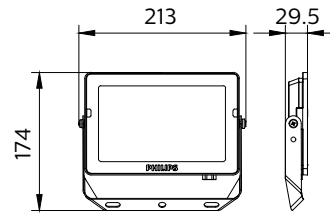

ESSENTIAL SMARTBRIGHT G5
LED FLOODLIGHT

Dimensional drawing

Essential SmartBright G5 LED Floodlight

Dimensional drawing

Product details

BVP150 front side

Essential SmartBright G5 LED Floodlight

Informasi Umum