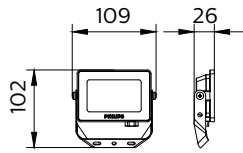

ESSENTIAL SMARTBRIGHT G5
LED FLOODLIGHT

Dimensional drawing

Essential SmartBright G5 LED Floodlight

Dimensional drawing

Product details

BVP150 front side

Essential SmartBright G5 LED Floodlight

Informasi Umum