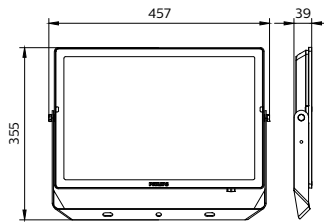

ESSENTIAL SMARTBRIGHT G5
LED FLOODLIGHT

Dimensional drawing

Essential SmartBright G5 LED Floodlight

Dimensional drawing

Product details

BVP150 front side

Essential SmartBright G5 LED Floodlight

Informasi Umum