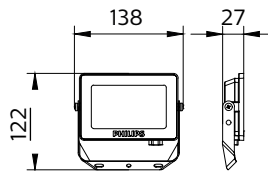

Dimensional drawing

Essential SmartBright G5 LED Floodlight

Dimensional drawing

Essential SmartBright G5 LED Floodlight

General Information

Driver included	Yes
Gear	-
Number of gear units	1 unit

Light Technical