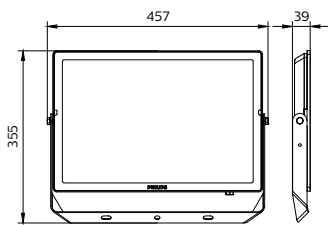

Dimensional drawing

Essential SmartBright G5 LED Floodlight

Dimensional drawing

Essential SmartBright G5 LED Floodlight

General Information

Driver included	Yes
Gear	-
Number of gear units	1 unit

Light Technical