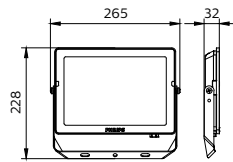

Dimensional drawing

Essential SmartBright G5 LED Floodlight

Dimensional drawing

Essential SmartBright G5 LED Floodlight

General Information

Driver included	Yes
Gear	-
Number of gear units	1 unit

Light Technical