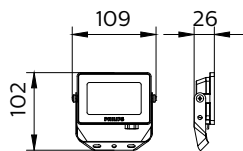

Dimensional drawing

Essential SmartBright G5 LED Floodlight

Dimensional drawing

Essential SmartBright G5 LED Floodlight

General Information

Driver included	Yes
Gear	-
Number of gear units	1 unit

Light Technical