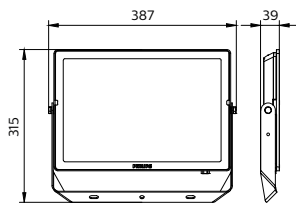

Dimensional drawing

Essential SmartBright G5 LED Floodlight

Dimensional drawing

Essential SmartBright G5 LED Floodlight

General Information

Driver included	Yes
Gear	-
Number of gear units	1 unit

Light Technical