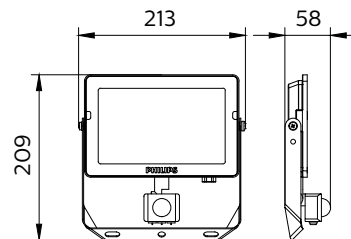

Dimensional drawing

Essential SmartBright G5 LED Floodlight

Dimensional drawing

Essential SmartBright G5 LED Floodlight

General Information

Driver included	Yes
Gear	-
Number of gear units	1 unit

Light Technical