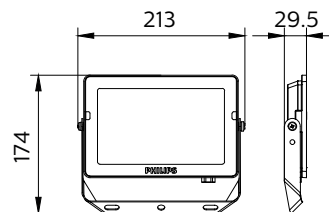

Dimensional drawing

Essential SmartBright G5 LED Floodlight

Dimensional drawing

Essential SmartBright G5 LED Floodlight

General Information

Driver included	Yes
Gear	-
Number of gear units	1 unit

Light Technical