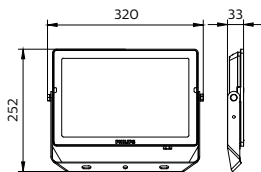

Dimensional drawing

Essential SmartBright G5 LED Floodlight

Dimensional drawing

Essential SmartBright G5 LED Floodlight

General Information

Driver included	Yes
Gear	-
Number of gear units	1 unit

Light Technical