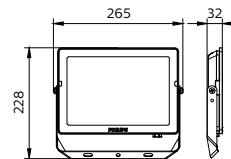

ESSENTIAL SMARTBRIGHT G5
LED FLOODLIGHT

ESSENTIAL SMARTBRIGHT G5
LED FLOODLIGHT

ESSENTIAL SMARTBRIGHT G5
LED FLOODLIGHT

ESSENTIAL SMARTBRIGHT G5
LED FLOODLIGHT

Dimensional drawing

Essential SmartBright G5 LED Floodlight

Dimensional drawing

Essential SmartBright G5 LED Floodlight

General Information

Driver included	Yes
Gear	-
Number of gear units	1 unit

Light Technical

Luminaire light beam spread	110°
Color rendering index (CRI)	80
Number of light sources	1