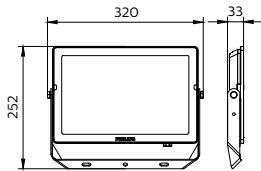

ESSENTIAL SMARTBRIGHT G5
LED FLOODLIGHT

ESSENTIAL SMARTBRIGHT G5
LED FLOODLIGHT

ESSENTIAL SMARTBRIGHT G5
LED FLOODLIGHT

ESSENTIAL SMARTBRIGHT G5
LED FLOODLIGHT

Dimensional drawing

Essential SmartBright G5 LED Floodlight

Dimensional drawing

Essential SmartBright G5 LED Floodlight

General Information

Driver included	Yes
Gear	-
Number of gear units	1 unit

Light Technical

Luminaire light beam spread	110°
Color rendering index (CRI)	80
Number of light sources	1