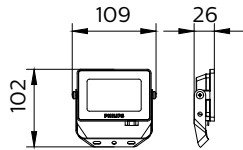

ESSENTIAL SMARTBRIGHT G5
LED FLOODLIGHT

ESSENTIAL SMARTBRIGHT G5
LED FLOODLIGHT

ESSENTIAL SMARTBRIGHT G5
LED FLOODLIGHT

ESSENTIAL SMARTBRIGHT G5
LED FLOODLIGHT

Dimensional drawing

Essential SmartBright G5 LED Floodlight

Dimensional drawing

Essential SmartBright G5 LED Floodlight

General Information

Driver included	Yes
Gear	-
Number of gear units	1 unit

Light Technical

Luminaire light beam spread	110°
Color rendering index (CRI)	80
Number of light sources	1