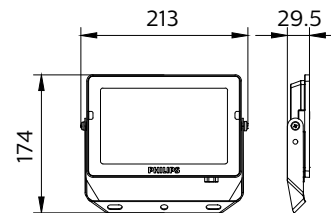

ESSENTIAL SMARTBRIGHT G5
LED FLOODLIGHT

ESSENTIAL SMARTBRIGHT G5
LED FLOODLIGHT

ESSENTIAL SMARTBRIGHT G5
LED FLOODLIGHT

ESSENTIAL SMARTBRIGHT G5
LED FLOODLIGHT

Dimensional drawing

Essential SmartBright G5 LED Floodlight

Dimensional drawing

Essential SmartBright G5 LED Floodlight

General Information

Driver included	Yes
Gear	-
Number of gear units	1 unit

Light Technical

Luminaire light beam spread	110°
Color rendering index (CRI)	80
Number of light sources	1