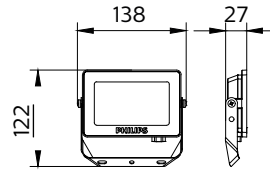

ESSENTIAL SMARTBRIGHT G5
LED FLOODLIGHT

ESSENTIAL SMARTBRIGHT G5
LED FLOODLIGHT

ESSENTIAL SMARTBRIGHT G5
LED FLOODLIGHT

ESSENTIAL SMARTBRIGHT G5
LED FLOODLIGHT

Dimensional drawing

Essential SmartBright G5 LED Floodlight

Dimensional drawing

Essential SmartBright G5 LED Floodlight

General Information

Driver included	Yes
Gear	-
Number of gear units	1 unit

Light Technical

Luminaire light beam spread	110°
Color rendering index (CRI)	80
Number of light sources	1