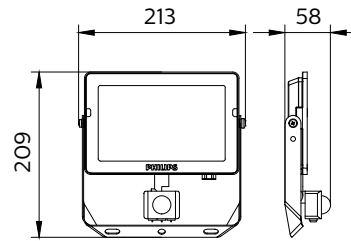

ESSENTIAL SMARTBRIGHT G5
LED FLOODLIGHT

ESSENTIAL SMARTBRIGHT G5
LED FLOODLIGHT

ESSENTIAL SMARTBRIGHT G5
LED FLOODLIGHT

ESSENTIAL SMARTBRIGHT G5
LED FLOODLIGHT

Dimensional drawing

Essential SmartBright G5 LED Floodlight

Dimensional drawing

Essential SmartBright G5 LED Floodlight

General Information

Driver included	Yes
Gear	-
Number of gear units	1 unit

Light Technical

Luminaire light beam spread	110°
Color rendering index (CRI)	80
Number of light sources	1