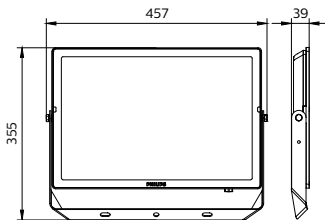

ESSENTIAL SMARTBRIGHT G5
LED FLOODLIGHT

ESSENTIAL SMARTBRIGHT G5
LED FLOODLIGHT

ESSENTIAL SMARTBRIGHT G5
LED FLOODLIGHT

ESSENTIAL SMARTBRIGHT G5
LED FLOODLIGHT

Dimensional drawing

Essential SmartBright G5 LED Floodlight

Dimensional drawing

Essential SmartBright G5 LED Floodlight

General Information

Driver included	Yes
Gear	-
Number of gear units	1 unit

Light Technical

Luminaire light beam spread	110°
Color rendering index (CRI)	80
Number of light sources	1