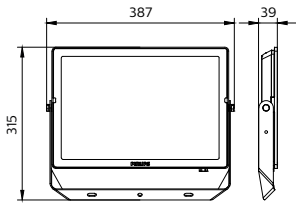

ESSENTIAL SMARTBRIGHT G5
LED FLOODLIGHT

ESSENTIAL SMARTBRIGHT G5
LED FLOODLIGHT

ESSENTIAL SMARTBRIGHT G5
LED FLOODLIGHT

ESSENTIAL SMARTBRIGHT G5
LED FLOODLIGHT

Dimensional drawing

Essential SmartBright G5 LED Floodlight

Dimensional drawing

Essential SmartBright G5 LED Floodlight

General Information

Driver included	Yes
Gear	-
Number of gear units	1 unit

Light Technical

Luminaire light beam spread	110°
Color rendering index (CRI)	80
Number of light sources	1