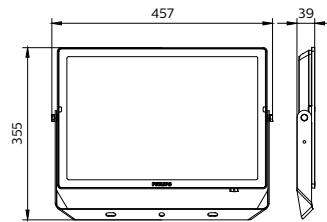

ESSENTIAL SMARTBRIGHT G5
LED FLOODLIGHT

Dimensional drawing

Essential SmartBright G5 LED Floodlight

Dimensional drawing

General Information

Driver included	Yes
Gear	-
Number of gear units	1 unit

Light Technical