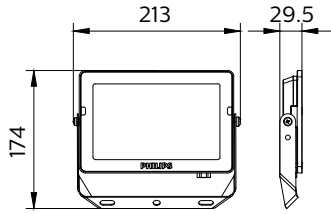

ESSENTIAL SMARTBRIGHT G5
LED FLOODLIGHT

Dimensional drawing

Essential SmartBright G5 LED Floodlight

Dimensional drawing

General Information

Driver included	Yes
Gear	-
Number of gear units	1 unit

Light Technical