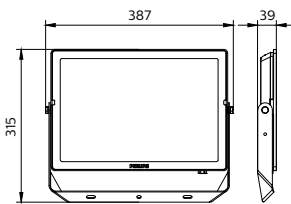

ESSENTIAL SMARTBRIGHT G5
LED FLOODLIGHT

Dimensional drawing

Essential SmartBright G5 LED Floodlight

Dimensional drawing

General Information

Driver included	Yes
Gear	-
Number of gear units	1 unit

Light Technical