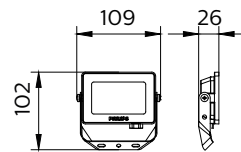

ESSENTIAL SMARTBRIGHT G5
LED FLOODLIGHT

Dimensional drawing

Essential SmartBright G5 LED Floodlight

Dimensional drawing

General Information

Driver included	Yes
Gear	-
Number of gear units	1 unit

Light Technical