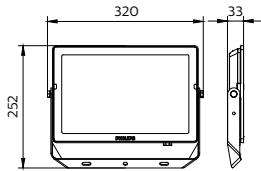

ESSENTIAL SMARTBRIGHT G5
LED FLOODLIGHT

Dimensional drawing

Essential SmartBright G5 LED Floodlight

Dimensional drawing

General Information

Driver included	Yes
Gear	-
Number of gear units	1 unit

Light Technical