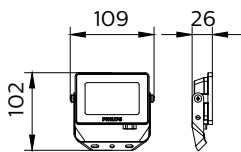

Dimensional drawing

Essential SmartBright G5 LED Floodlight

Dimensional drawing

Product details

BVP150 front side

General Information

Driver included	Yes
Gear	-
Number of gear units	1 unit

Light Technical