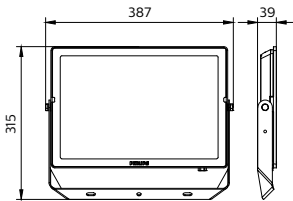

Dimensional drawing

Essential SmartBright G5 LED Floodlight

Dimensional drawing

Product details

BVP150 front side

General Information

Driver included	Yes
Gear	-
Number of gear units	1 unit

Light Technical