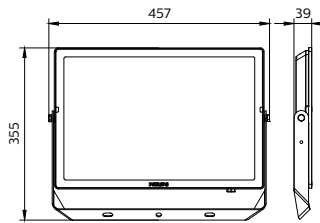

Dimensional drawing

Essential SmartBright G5 LED Floodlight

Dimensional drawing

Product details

BVP150 front side

General Information

Driver included	Yes
Gear	-
Number of gear units	1 unit

Light Technical