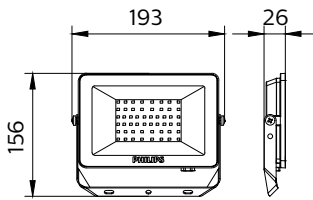

Dimensional drawing

Essential SmartBright G5 LED Floodlight

Dimensional drawing

Product details

BVP150 front side

General Information

Driver included	Yes
Gear	-
Number of gear units	1 unit

Light Technical