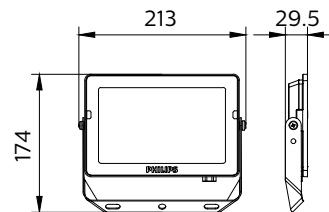

Dimensional drawing

Essential SmartBright G5 LED Floodlight

Dimensional drawing

Product details

BVP150 front side

General Information

Driver included	Yes
Gear	-
Number of gear units	1 unit

Light Technical