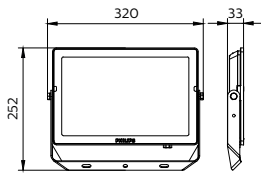

Dimensional drawing

Essential SmartBright G5 LED Floodlight

Dimensional drawing

Product details

BVP150 front side

General Information

Driver included	Yes
Gear	-
Number of gear units	1 unit

Light Technical