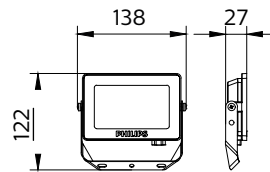

Dimensional drawing

Essential SmartBright G5 LED Floodlight

Dimensional drawing

Product details

BVP150 front side

General Information

Driver included	Yes
Gear	-
Number of gear units	1 unit

Light Technical