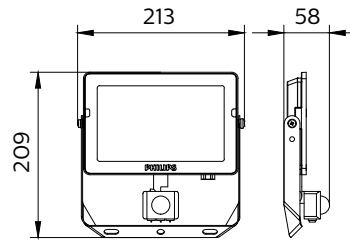

ESSENTIAL SMARTBRIGHT G5
LED FLOODLIGHT

Dimensional drawing

Essential SmartBright G5 LED Floodlight

Dimensional drawing

Essential SmartBright G5 LED Floodlight

Product details

BVP150 front side

General Information	
Driver included	Yes
Gear	-
Number of gear units	1 unit
Light Technical	
Luminaire light beam spread	110°
Color rendering index (CRI)	80
Number of light sources	1
Controls and Dimming	
Dimmable	No
Maximum dim level	Not applicable
Mechanical and Housing	
Optical cover type	Tempered glass
Housing Color	Black
Mech. impact protection code	IK06
Ingress protection code	IP65
Approval and Application	
CE mark	No
Flammability mark	For mounting on normally flammable surfaces
Glow-wire test	Temperature 650 °C, duration 30 s