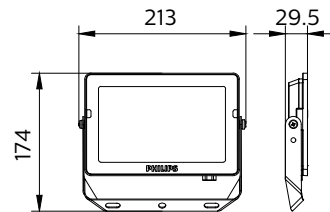

ESSENTIAL SMARTBRIGHT G5
LED FLOODLIGHT

Dimensional drawing

Essential SmartBright G5 LED Floodlight

Dimensional drawing

Essential SmartBright G5 LED Floodlight

Product details

BVP150 front side

General Information	
Driver included	Yes
Gear	-
Number of gear units	1 unit
Light Technical	
Luminaire light beam spread	110°
Color rendering index (CRI)	80
Number of light sources	1
Controls and Dimming	
Dimmable	No
Maximum dim level	Not applicable
Mechanical and Housing	
Optical cover type	Tempered glass
Housing Color	Black
Mech. impact protection code	IK06
Ingress protection code	IP65
Approval and Application	
CE mark	No
Flammability mark	For mounting on normally flammable surfaces
Glow-wire test	Temperature 650 °C, duration 30 s