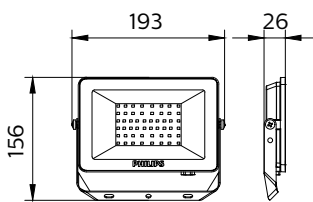

ESSENTIAL SMARTBRIGHT G5
LED FLOODLIGHT

Dimensional drawing

Essential SmartBright G5 LED Floodlight

Dimensional drawing

Essential SmartBright G5 LED Floodlight

Product details

BVP150 front side

General Information	
Driver included	Yes
Gear	-
Number of gear units	1 unit
Light Technical	
Luminaire light beam spread	110°
Color rendering index (CRI)	80
Number of light sources	1
Controls and Dimming	
Dimmable	No
Maximum dim level	Not applicable
Mechanical and Housing	
Optical cover type	Tempered glass
Housing Color	Black
Mech. impact protection code	IK06
Ingress protection code	IP65
Approval and Application	
CE mark	No
Flammability mark	For mounting on normally flammable surfaces
Glow-wire test	Temperature 650 °C, duration 30 s