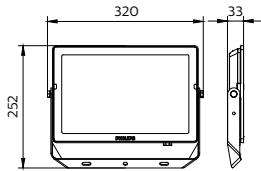

ESSENTIAL SMARTBRIGHT G5
LED FLOODLIGHT

Dimensional drawing

Essential SmartBright G5 LED Floodlight

Dimensional drawing

Essential SmartBright G5 LED Floodlight

Product details

BVP150 front side

General Information	
Driver included	Yes
Gear	-
Number of gear units	1 unit
Light Technical	
Luminaire light beam spread	110°
Color rendering index (CRI)	80
Number of light sources	1
Controls and Dimming	
Dimmable	No
Maximum dim level	Not applicable
Mechanical and Housing	
Optical cover type	Tempered glass
Housing Color	Black
Mech. impact protection code	IK06
Ingress protection code	IP65
Approval and Application	
CE mark	No
Flammability mark	For mounting on normally flammable surfaces
Glow-wire test	Temperature 650 °C, duration 30 s