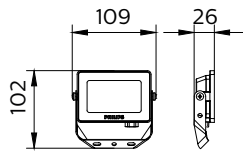

ESSENTIAL SMARTBRIGHT G5
LED FLOODLIGHT

Dimensional drawing

Essential SmartBright G5 LED Floodlight

Dimensional drawing

Essential SmartBright G5 LED Floodlight

Product details

BVP150 front side

General Information	
Driver included	Yes
Gear	-
Number of gear units	1 unit
Light Technical	
Luminaire light beam spread	110°
Color rendering index (CRI)	80
Number of light sources	1
Controls and Dimming	
Dimmable	No
Maximum dim level	Not applicable
Mechanical and Housing	
Optical cover type	Tempered glass
Housing Color	Black
Mech. impact protection code	IK06
Ingress protection code	IP65
Approval and Application	
CE mark	No
Flammability mark	For mounting on normally flammable surfaces
Glow-wire test	Temperature 650 °C, duration 30 s