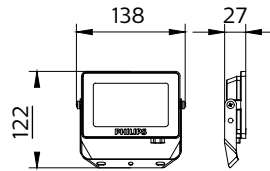

ESSENTIAL SMARTBRIGHT G5
LED FLOODLIGHT

Dimensional drawing

Essential SmartBright G5 LED Floodlight

Dimensional drawing

Essential SmartBright G5 LED Floodlight

Product details

BVP150 front side

General Information	
Driver included	Yes
Gear	-
Number of gear units	1 unit
Light Technical	
Luminaire light beam spread	110°
Color rendering index (CRI)	80
Number of light sources	1
Controls and Dimming	
Dimmable	No
Maximum dim level	Not applicable
Mechanical and Housing	
Optical cover type	Tempered glass
Housing Color	Black
Mech. impact protection code	IK06
Ingress protection code	IP65
Approval and Application	
CE mark	No
Flammability mark	For mounting on normally flammable surfaces
Glow-wire test	Temperature 650 °C, duration 30 s