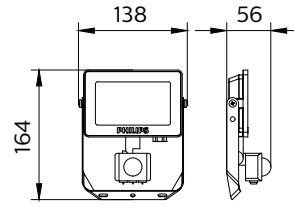

ESSENTIAL SMARTBRIGHT G5
LED FLOODLIGHT

Dimensional drawing

Essential SmartBright G5 LED Floodlight

Dimensional drawing

Essential SmartBright G5 LED Floodlight

Product details

BVP150 front side

General Information	
Driver included	Yes
Gear	-
Number of gear units	1 unit
Light Technical	
Luminaire light beam spread	110°
Color rendering index (CRI)	80
Number of light sources	1
Controls and Dimming	
Dimmable	No
Maximum dim level	Not applicable
Mechanical and Housing	
Optical cover type	Tempered glass
Housing Color	Black
Mech. impact protection code	IK06
Ingress protection code	IP65
Approval and Application	
CE mark	No
Flammability mark	For mounting on normally flammable surfaces
Glow-wire test	Temperature 650 °C, duration 30 s