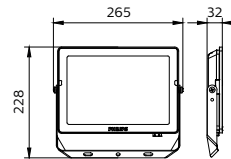

ESSENTIAL SMARTBRIGHT G5
LED FLOODLIGHT

Dimensional drawing

Essential SmartBright G5 LED Floodlight

Dimensional drawing

Essential SmartBright G5 LED Floodlight

Product details

BVP150 front side

General Information	
Driver included	Yes
Gear	-
Number of gear units	1 unit
Light Technical	
Luminaire light beam spread	110°
Color rendering index (CRI)	80
Number of light sources	1
Controls and Dimming	
Dimmable	No
Maximum dim level	Not applicable
Mechanical and Housing	
Optical cover type	Tempered glass
Housing Color	Black
Mech. impact protection code	IK06
Ingress protection code	IP65
Approval and Application	
CE mark	No
Flammability mark	For mounting on normally flammable surfaces
Glow-wire test	Temperature 650 °C, duration 30 s