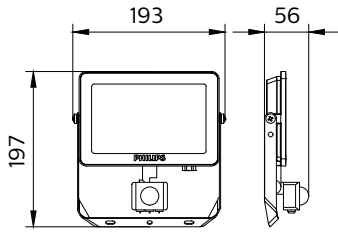

ESSENTIAL SMARTBRIGHT G5
LED FLOODLIGHT

Dimensional drawing

Essential SmartBright G5 LED Floodlight

Dimensional drawing

Essential SmartBright G5 LED Floodlight

Product details

BVP150 front side

General Information	
Driver included	Yes
Gear	-
Number of gear units	1 unit
Light Technical	
Luminaire light beam spread	110°
Color rendering index (CRI)	80
Number of light sources	1
Controls and Dimming	
Dimmable	No
Maximum dim level	Not applicable
Mechanical and Housing	
Optical cover type	Tempered glass
Housing Color	Black
Mech. impact protection code	IK06
Ingress protection code	IP65
Approval and Application	
CE mark	No
Flammability mark	For mounting on normally flammable surfaces
Glow-wire test	Temperature 650 °C, duration 30 s