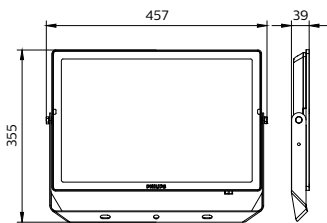

ESSENTIAL SMARTBRIGHT G5
LED FLOODLIGHT

Dimensional drawing

Essential SmartBright G5 LED Floodlight

Dimensional drawing

Essential SmartBright G5 LED Floodlight

Product details

BVP150 front side

General Information	
Driver included	Yes
Gear	-
Number of gear units	1 unit
Light Technical	
Luminaire light beam spread	110°
Color rendering index (CRI)	80
Number of light sources	1
Controls and Dimming	
Dimmable	No
Maximum dim level	Not applicable
Mechanical and Housing	
Optical cover type	Tempered glass
Housing Color	Black
Mech. impact protection code	IK06
Ingress protection code	IP65
Approval and Application	
CE mark	No
Flammability mark	For mounting on normally flammable surfaces
Glow-wire test	Temperature 650 °C, duration 30 s