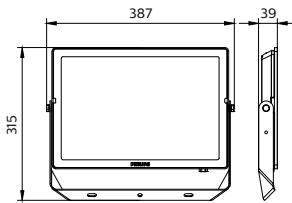

ESSENTIAL SMARTBRIGHT G5
LED FLOODLIGHT

Dimensional drawing

Essential SmartBright G5 LED Floodlight

Dimensional drawing

Essential SmartBright G5 LED Floodlight

Product details

BVP150 front side

General Information	
Driver included	Yes
Gear	-
Number of gear units	1 unit
Light Technical	
Luminaire light beam spread	110°
Color rendering index (CRI)	80
Number of light sources	1
Controls and Dimming	
Dimmable	No
Maximum dim level	Not applicable
Mechanical and Housing	
Optical cover type	Tempered glass
Housing Color	Black
Mech. impact protection code	IK06
Ingress protection code	IP65
Approval and Application	
CE mark	No
Flammability mark	For mounting on normally flammable surfaces
Glow-wire test	Temperature 650 °C, duration 30 s