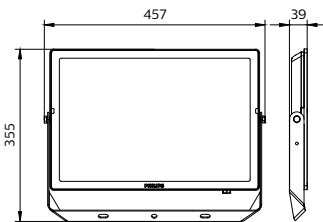

Dimensional drawing

Essential SmartBright G5 LED Floodlight

Dimensional drawing

Product details

BVP150 front side

Essential SmartBright G5 LED Floodlight

General Information

Driver included	Yes
Gear	-
Number of gear units	1 unit