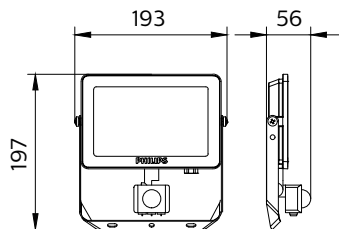

Dimensional drawing

Essential SmartBright G5 LED Floodlight

Dimensional drawing

Product details

BVP150 front side

Essential SmartBright G5 LED Floodlight

General Information

Driver included	Yes
Gear	-
Number of gear units	1 unit