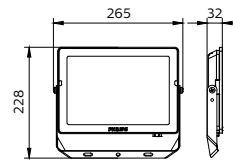

Dimensional drawing

Essential SmartBright G5 LED Floodlight

Dimensional drawing

Product details

BVP150 front side

Essential SmartBright G5 LED Floodlight

General Information

Driver included	Yes
Gear	-
Number of gear units	1 unit