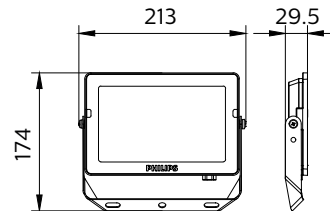

Dimensional drawing

Essential SmartBright G5 LED Floodlight

Dimensional drawing

Product details

BVP150 front side

Essential SmartBright G5 LED Floodlight

General Information

Driver included	Yes
Gear	-
Number of gear units	1 unit