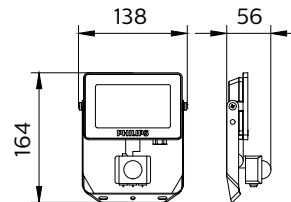

Dimensional drawing

Essential SmartBright G5 LED Floodlight

Dimensional drawing

Product details

BVP150 front side

Essential SmartBright G5 LED Floodlight

General Information

Driver included	Yes
Gear	-
Number of gear units	1 unit