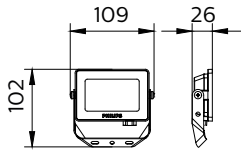

Dimensional drawing

Essential SmartBright G5 LED Floodlight

Dimensional drawing

Product details

BVP150 front side

Essential SmartBright G5 LED Floodlight

General Information

Driver included	Yes
Gear	-
Number of gear units	1 unit