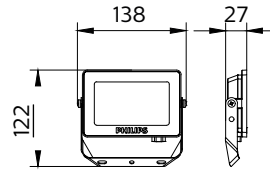

Dimensional drawing

Essential SmartBright G5 LED Floodlight

Dimensional drawing

Product details

BVP150 front side

Essential SmartBright G5 LED Floodlight

General Information

Driver included	Yes
Gear	-
Number of gear units	1 unit