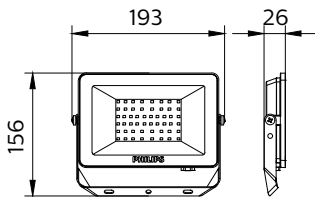

Dimensional drawing

Essential SmartBright G5 LED Floodlight

Dimensional drawing

Product details

BVP150 front side

Essential SmartBright G5 LED Floodlight

General Information

Driver included	Yes
Gear	-
Number of gear units	1 unit