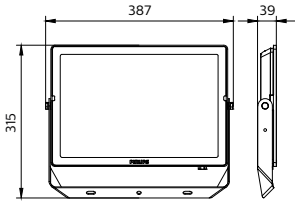

Dimensional drawing

Essential SmartBright G5 LED Floodlight

Dimensional drawing

Product details

BVP150 front side

Essential SmartBright G5 LED Floodlight

General Information

Driver included	Yes
Gear	-
Number of gear units	1 unit