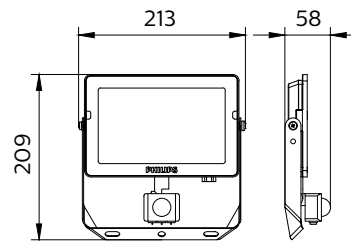

Dimensional drawing

Essential SmartBright G5 LED Floodlight

Dimensional drawing

Product details

BVP150 front side

Essential SmartBright G5 LED Floodlight

General Information

Driver included	Yes
Gear	-
Number of gear units	1 unit