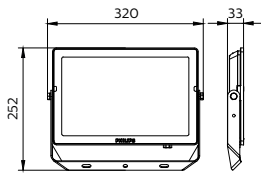

Dimensional drawing

Essential SmartBright G5 LED Floodlight

Dimensional drawing

Product details

BVP150 front side

Essential SmartBright G5 LED Floodlight

General Information

Driver included	Yes
Gear	-
Number of gear units	1 unit