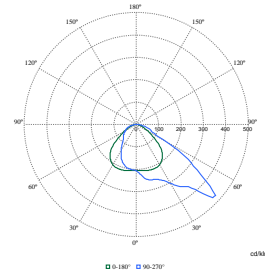

Coreline tempo large

Polar Wide Diagrams

Polar Normal (separate) - BVP130I - 912300023660

Polar Normal (separate) - BVP130I - 912300023663

Polar Normal (separate) - BVP130I - 912300023662

Polar Normal (separate) - BVP130I - 912300023665