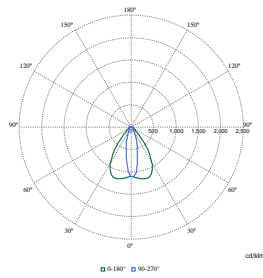

Coreline tempo large

Polar Wide Diagrams

Polar Normal (separate) - BVP130I - 912300023660

Polar Normal (separate) - BVP130I - 912300023663

Polar Normal (separate) - BVP130I - 912300023662

Polar Normal (separate) - BVP130I - 912300023665