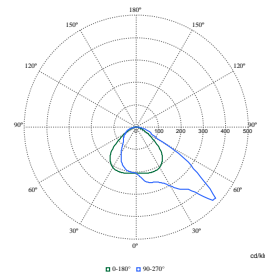

Polar Normal (separate) - BVP130I - 912300023661