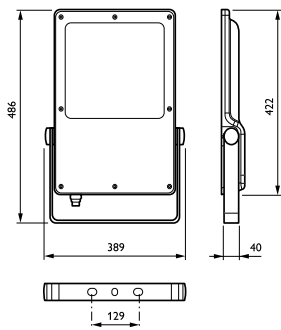

Coreline tempo large

Features

- All standard Ledgine O platform light distributions, lumen packages from 21,000 lm up to 30,000 lm
- Seaside-resistant treatment and swimming pool protection options
- Long lifetime of 100,000 hours, integrated surge protection, the option of an additional surge protection device, high impact resistance IK08, IP66
- Plug and play installation with 1m cable and IP66 connector, horizontal bracket for pole top mounting
- Ready to be connected to Interact City and Interact Sports recreational thanks to an SR socket

Application

- Indoor multi-purpose gymnasiums and swimming pools
- Outdoor recreational sports fields e.g. basket courts etc.
- Harbors, airports, car parks

Dimensional drawing

Product details

Coreline_tempo_large-BVP130-DP01.tif