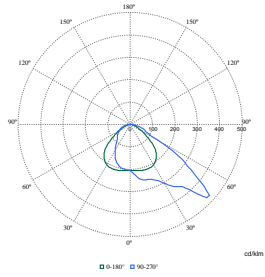

Coreline tempo large

Polar Wide Diagrams

Polar Normal (separate) - BVP130I - 912300023660