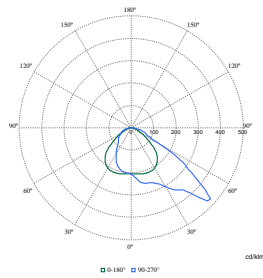

Polar Normal (separate) - BVP130I - 912300060476