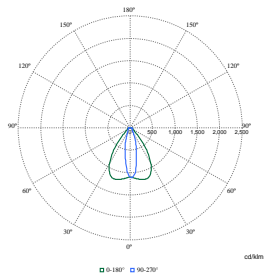

Polar Normal (separate) - BVP130I - 912300057771