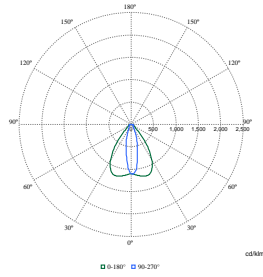

Polar Normal (separate) - BVP130I - 912300023663