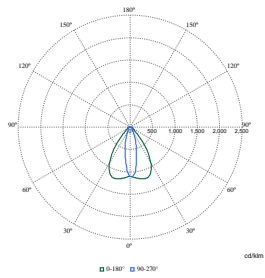

Coreline tempo large

Polar Wide Diagrams

Polar Normal (separate) - BVP130I - 912300023660

Polar Normal (separate) - BVP130I - 912300023663

Polar Normal (separate) - BVP130I - 912300023662

Polar Normal (separate) - BVP130I - 912300023665