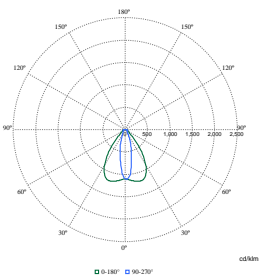

Polar Normal (separate) - BVP130I - 912300023665