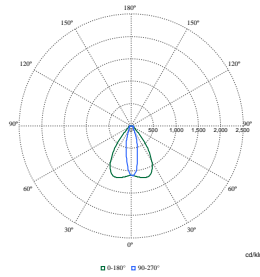

Polar Normal (separate) - BVP130I - 912300023663

Coreline tempo large

Order Code	Full Product Name	Luminaire light beam spread	Luminous Flux	Number of light sources	Optic type outdoor
09641000	BVP130 LED160-4S/740 PSU OFA52 ALU C1KC3	52° x 102°	16,000 lm	60	Asymmetrical
09642700	BVP130 LED260-4S/740	70° x 21°	26,000 lm	80	Symmetrical

Order Code	Full Product Name	Luminaire light beam spread	Luminous Flux	Number of light sources	Optic type outdoor
	PSU S ALU C1KC3 T35				
09643400	BVP130 LED210-4S/740 PSU S ALU C1KC3	70° x 21°	21,000 lm	80	Symmetrical
09644100	BVP130 LED160-4S/740 PSU S ALU C1KC3	70° x 21°	16,000 lm	60	Symmetrical

Operating and Electrical

Order Code	Full Product Name	Power Consumption
09639700	BVP130 LED260-4S/740 PSU OFA52 ALU C1KC3	182 W
09640300	BVP130 LED210-4S/740 PSU OFA52 ALU C1KC3	141 W
09641000	BVP130 LED160-4S/740 PSU OFA52 ALU C1KC3	109 W

Order Code	Full Product Name	Power Consumption
09642700	BVP130 LED260-4S/740 PSU S ALU C1KC3 T35	182 W
09643400	BVP130 LED210-4S/740 PSU S ALU C1KC3	141 W
09644100	BVP130 LED160-4S/740 PSU S ALU C1KC3	109 W

Polar Wide Diagrams