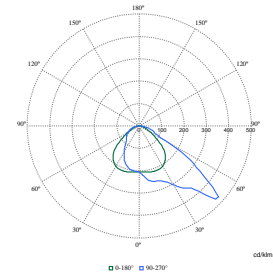

Polar Normal (separate) - BVP130I - 912300023662

Coreline tempo large

Order Code	Full Product Name	Luminaire light beam spread	Luminous Flux	Number of light sources	Optic type outdoor
09641000	BVP130 LED160-4S/740 PSU OFA52 ALU C1KC3	52° x 102°	16,000 lm	60	Asymmetrical
09642700	BVP130 LED260-4S/740	70° x 21°	26,000 lm	80	Symmetrical

Order Code	Full Product Name	Luminaire light beam spread	Luminous Flux	Number of light sources	Optic type outdoor
	PSU S ALU C1KC3 T35				
09643400	BVP130 LED210-4S/740 PSU S ALU C1KC3	70° x 21°	21,000 lm	80	Symmetrical
09644100	BVP130 LED160-4S/740 PSU S ALU C1KC3	70° x 21°	16,000 lm	60	Symmetrical

Operating and Electrical

Order Code	Full Product Name	Power Consumption
09639700	BVP130 LED260-4S/740 PSU OFA52 ALU C1KC3	182 W
09640300	BVP130 LED210-4S/740 PSU OFA52 ALU C1KC3	141 W
09641000	BVP130 LED160-4S/740 PSU OFA52 ALU C1KC3	109 W

Order Code	Full Product Name	Power Consumption
09642700	BVP130 LED260-4S/740 PSU S ALU C1KC3 T35	182 W
09643400	BVP130 LED210-4S/740 PSU S ALU C1KC3	141 W
09644100	BVP130 LED160-4S/740 PSU S ALU C1KC3	109 W

Polar Wide Diagrams