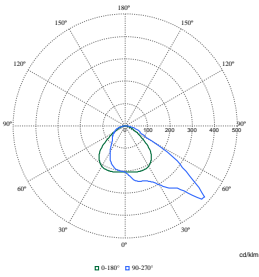

Coreline tempo large

Order Code	Full Product Name	Luminaire light beam spread	Luminous Flux	Number of light sources	Optic type outdoor
09641000	BVP130 LED160-4S/740 PSU OFA52 ALU C1KC3	52° x 102°	16,000 lm	60	Asymmetrical
09642700	BVP130 LED260-4S/740	70° x 21°	26,000 lm	80	Symmetrical

Order Code	Full Product Name	Luminaire light beam spread	Luminous Flux	Number of light sources	Optic type outdoor
	PSU S ALU C1KC3 T35				
09643400	BVP130 LED210-4S/740 PSU S ALU C1KC3	70° x 21°	21,000 lm	80	Symmetrical
09644100	BVP130 LED160-4S/740 PSU S ALU C1KC3	70° x 21°	16,000 lm	60	Symmetrical

Operating and Electrical

Order Code	Full Product Name	Power Consumption
09639700	BVP130 LED260-4S/740 PSU OFA52 ALU C1KC3	182 W
09640300	BVP130 LED210-4S/740 PSU OFA52 ALU C1KC3	141 W
09641000	BVP130 LED160-4S/740 PSU OFA52 ALU C1KC3	109 W

Order Code	Full Product Name	Power Consumption
09642700	BVP130 LED260-4S/740 PSU S ALU C1KC3 T35	182 W
09643400	BVP130 LED210-4S/740 PSU S ALU C1KC3	141 W
09644100	BVP130 LED160-4S/740 PSU S ALU C1KC3	109 W

Polar Wide Diagrams

Polar Normal (separate) - BVP130I - 912300023660