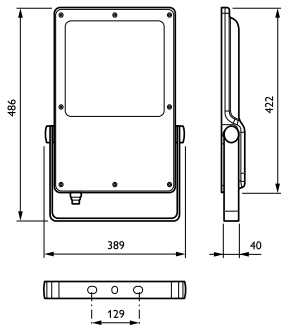

Coreline tempo large

Features

- All standard Ledgine O platform light distributions, lumen packages from 21,000 lm up to 30,000 lm
- Seaside-resistant treatment and swimming pool protection options
- Long lifetime of 100,000 hours, integrated surge protection, the option of an additional surge protection device, high impact resistance IK08, IP66
- Plug and play installation with 1m cable and IP66 connector, horizontal bracket for pole top mounting
- Ready to be connected to Interact City and Interact Sports recreational thanks to an SR socket

Application

- Indoor multi-purpose gymnasiums and swimming pool
- Outdoor recreational sports fields e.g. basket courts, etc.
- Harbors, airports, parking lots

Dimensional drawing

Product details

Coreline_tempo_large-BVP130-DP01.tif