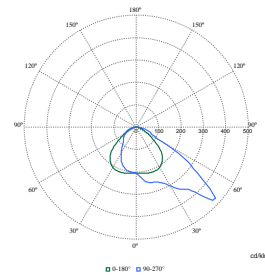

Polar Normal (separate) - BVP130I - 912300023661