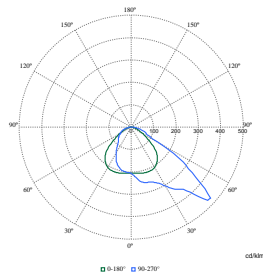

Coreline tempo large

Polar Wide Diagrams

Polar Normal (separate) - BVP130I - 912300060476

Polar Normal (separate) - BVP130I - 912300060477

Polar Normal (separate) - BVP130I - 912300060605

Polar Normal (separate) - BVP130I - 912300060604