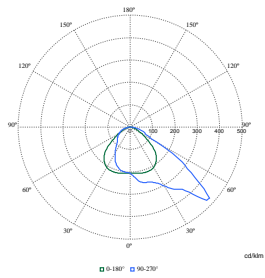

Coreline tempo large

Polar Wide Diagrams

Polar Normal (separate) - BVP130I - 912300060476

Polar Normal (separate) - BVP130I - 912300060477

Polar Normal (separate) - BVP130I - 912300060605

Polar Normal (separate) - BVP130I - 912300060604