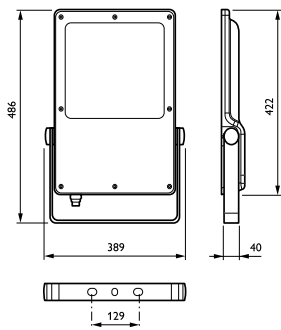

Coreline tempo large

Features

- All standard Ledgine O platform light distributions, lumen packages from 21,000 lm up to 30,000 lm
- Seaside-resistant treatment and swimming pool protection options
- Long lifetime of 100,000 hours, integrated surge protection, the option of an additional surge protection device, high impact resistance IK08, IP66
- Plug and play installation with 1m cable and IP66 connector, horizontal bracket for pole top mounting
- Ready to be connected to Interact City and Interact Sports recreational thanks to an SR socket

Application

- Indoor multi-purpose gymnasiums and swimming pool
- Outdoor recreational sports fields e.g. basket courts, etc.
- Harbors, airports, parking lots

Dimensional drawing

Product details

Coreline_tempo_large-BVP130-DP01.tif