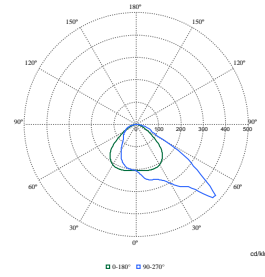

Coreline tempo large

Polar Wide Diagrams

Polar Normal (separate) - BVP130I - 912300060476

Polar Normal (separate) - BVP130I - 912300060477

Polar Normal (separate) - BVP130I - 912300060605

Polar Normal (separate) - BVP130I - 912300060604