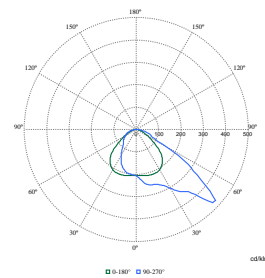

Coreline tempo large

Order Code	Full Product Name	Power Consumption
912300023660	BVP130 LED260-4S/740 PSU OFA52 ALU C1KC3	182 W
912300023661	BVP130 LED210-4S/740 PSU OFA52 ALU C1KC3	141 W
912300023662	BVP130 LED160-4S/740 PSU OFA52 ALU C1KC3	109 W
912300023663	BVP130 LED260-4S/740 PSU S ALU C1KC3 T35	182 W
912300023664	BVP130 LED210-4S/740 PSU S ALU C1KC3	141 W
912300023665	BVP130 LED160-4S/740 PSU S ALU C1KC3	109 W
912300057768	BVP130 LED260-4S/730 A	191 W
912300057769	BVP130 LED210-4S/730 A	153 W
912300057770	BVP130 LED160-4S/730 A	114 W

Order Code	Full Product Name	Power Consumption
912300057771	BVP130 LED260-4S/730 S	191 W
912300057772	BVP130 LED210-4S/730 S	153 W
912300057773	BVP130 LED160-4S/730 S	114 W
912300060476	BVP130 LED300-4S/740 OFA52	209 W
912300060477	BVP130 LED300-4S/740 S	209 W
912300060604	BVP130 LED260-4S/840 PSU OFA52 ALU C1KC3	205 W
912300060605	BVP130 LED160-4S/830 PSU OFA52 ALU C1KC3	137 W
912300060606	BVP130 LED210-4S/830 PSU OFA52 ALU C1KC3	178 W

Polar Wide Diagrams

Polar Normal (separate) - BVP130I - 912300023662