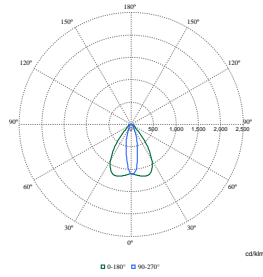

Coreline tempo large

Polar Wide Diagrams

Polar Normal (separate) - BVP130I - 912300060476

Polar Normal (separate) - BVP130I - 912300060477

Polar Normal (separate) - BVP130I - 912300060605

Polar Normal (separate) - BVP130I - 912300060604