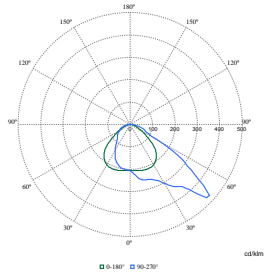

Coreline tempo large

Polar Wide Diagrams

Polar Normal (separate) - BVP130I - 912300060476

Polar Normal (separate) - BVP130I - 912300060477

Polar Normal (separate) - BVP130I - 912300060605

Polar Normal (separate) - BVP130I - 912300060604