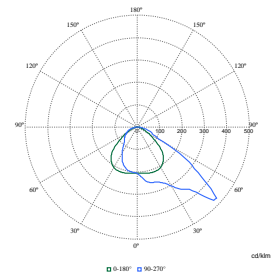

Polar Normal (separate) - BVP130I - 912300023661