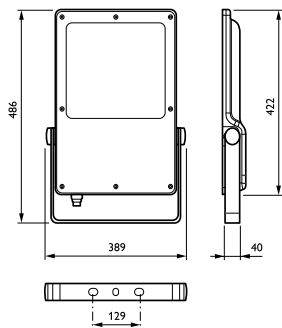

Coreline tempo large

Features

- All standard Ledgine O platform light distributions, lumen packages from 21,000 lm up to 30,000 lm
- Seaside-resistant treatment and swimming pool protection options
- Long lifetime of 100,000 hours, integrated surge protection, the option of an additional surge protection device, high impact resistance IK08, IP66
- Plug and play installation with 1m cable and IP66 connector, horizontal bracket for pole top mounting
- Ready to be connected to Interact City and Interact Sports recreational thanks to an SR socket

Application

- Indoor multi-purpose gymnasiums and swimming pool
- Outdoor recreational sports fields e.g. basket courts, etc.
- Harbors, airports, parking lots

Dimensional drawing

Product details

Coreline_tempo_large-BVP130-DP01.tif