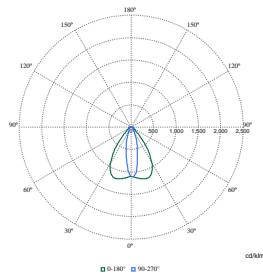

Polar Normal (separate) - BVP130I - 912300023664