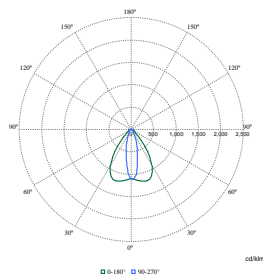

Coreline tempo large

Order Code	Full Product Name	Power Consumption
912300023660	BVP130 LED260-4S/740 PSU OFA52 ALU C1KC3	182 W
912300023661	BVP130 LED210-4S/740 PSU OFA52 ALU C1KC3	141 W
912300023662	BVP130 LED160-4S/740 PSU OFA52 ALU C1KC3	109 W
912300023663	BVP130 LED260-4S/740 PSU S ALU C1KC3 T35	182 W
912300023664	BVP130 LED210-4S/740 PSU S ALU C1KC3	141 W
912300023665	BVP130 LED160-4S/740 PSU S ALU C1KC3	109 W
912300057768	BVP130 LED260-4S/730 A	191 W
912300057769	BVP130 LED210-4S/730 A	153 W
912300057770	BVP130 LED160-4S/730 A	114 W

Order Code	Full Product Name	Power Consumption
912300057771	BVP130 LED260-4S/730 S	191 W
912300057772	BVP130 LED210-4S/730 S	153 W
912300057773	BVP130 LED160-4S/730 S	114 W
912300060476	BVP130 LED300-4S/740 OFA52	209 W
912300060477	BVP130 LED300-4S/740 S	209 W
912300060604	BVP130 LED260-4S/840 PSU OFA52 ALU C1KC3	205 W
912300060605	BVP130 LED160-4S/830 PSU OFA52 ALU C1KC3	137 W
912300060606	BVP130 LED210-4S/830 PSU OFA52 ALU C1KC3	178 W

Polar Wide Diagrams

Polar Normal (separate) - BVP130I - 912300023663