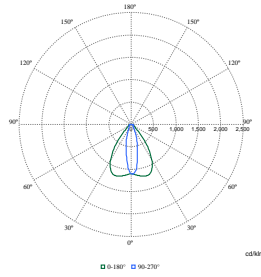

Coreline tempo large

Polar Wide Diagrams

Polar Normal (separate) - BVP130I - 912300060476

Polar Normal (separate) - BVP130I - 912300060477

Polar Normal (separate) - BVP130I - 912300060605

Polar Normal (separate) - BVP130I - 912300060604