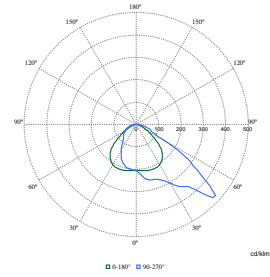

Coreline tempo large

Polar Wide Diagrams

Polar Normal (separate) - BVP130I - 912300060476

Polar Normal (separate) - BVP130I - 912300060477

Polar Normal (separate) - BVP130I - 912300060605

Polar Normal (separate) - BVP130I - 912300060604