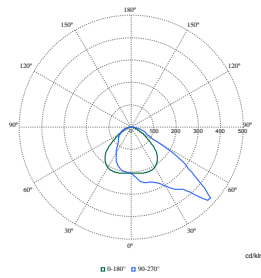

Coreline tempo large

Polar Wide Diagrams

Polar Normal (separate) - BVP130I - 912300060476

Polar Normal (separate) - BVP130I - 912300060477

Polar Normal (separate) - BVP130I - 912300060605

Polar Normal (separate) - BVP130I - 912300060604