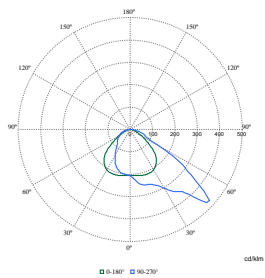

Coreline tempo large

Order Code	Full Product Name	Power Consumption
912300023660	BVP130 LED260-4S/740 PSU OFA52 ALU C1KC3	182 W
912300023661	BVP130 LED210-4S/740 PSU OFA52 ALU C1KC3	141 W
912300023662	BVP130 LED160-4S/740 PSU OFA52 ALU C1KC3	109 W
912300023663	BVP130 LED260-4S/740 PSU S ALU C1KC3 T35	182 W
912300023664	BVP130 LED210-4S/740 PSU S ALU C1KC3	141 W
912300023665	BVP130 LED160-4S/740 PSU S ALU C1KC3	109 W
912300057768	BVP130 LED260-4S/730 A	191 W
912300057769	BVP130 LED210-4S/730 A	153 W
912300057770	BVP130 LED160-4S/730 A	114 W

Order Code	Full Product Name	Power Consumption
912300057771	BVP130 LED260-4S/730 S	191 W
912300057772	BVP130 LED210-4S/730 S	153 W
912300057773	BVP130 LED160-4S/730 S	114 W
912300060476	BVP130 LED300-4S/740 OFA52	209 W
912300060477	BVP130 LED300-4S/740 S	209 W
912300060604	BVP130 LED260-4S/840 PSU OFA52 ALU C1KC3	205 W
912300060605	BVP130 LED160-4S/830 PSU OFA52 ALU C1KC3	137 W
912300060606	BVP130 LED210-4S/830 PSU OFA52 ALU C1KC3	178 W

Polar Wide Diagrams

Polar Normal (separate) - BVP130I - 912300023660