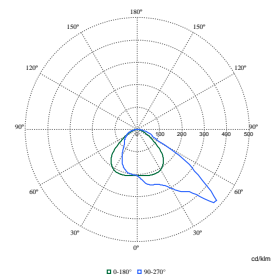

Coreline tempo large

Order Code	Full Product Name	Power Consumption
912300023660	BVP130 LED260-4S/740 PSU OFA52 ALU C1KC3	182 W
912300023661	BVP130 LED210-4S/740 PSU OFA52 ALU C1KC3	141 W
912300023662	BVP130 LED160-4S/740 PSU OFA52 ALU C1KC3	109 W
912300023663	BVP130 LED260-4S/740 PSU S ALU C1KC3 T35	182 W
912300023664	BVP130 LED210-4S/740 PSU S ALU C1KC3	141 W
912300023665	BVP130 LED160-4S/740 PSU S ALU C1KC3	109 W
912300057768	BVP130 LED260-4S/730 A	191 W
912300057769	BVP130 LED210-4S/730 A	153 W
912300057770	BVP130 LED160-4S/730 A	114 W

Order Code	Full Product Name	Power Consumption
912300057771	BVP130 LED260-4S/730 S	191 W
912300057772	BVP130 LED210-4S/730 S	153 W
912300057773	BVP130 LED160-4S/730 S	114 W
912300060476	BVP130 LED300-4S/740 OFA52	209 W
912300060477	BVP130 LED300-4S/740 S	209 W
912300060604	BVP130 LED260-4S/840 PSU OFA52 ALU C1KC3	205 W
912300060605	BVP130 LED160-4S/830 PSU OFA52 ALU C1KC3	137 W
912300060606	BVP130 LED210-4S/830 PSU OFA52 ALU C1KC3	178 W

Polar Wide Diagrams

Polar Normal (separate) - BVP130I - 912300023662