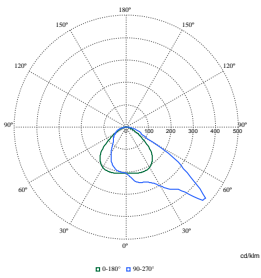

Coreline tempo large

Polar Wide Diagrams

Polar Normal (separate) - BVP130I - 912300060476

Polar Normal (separate) - BVP130I - 912300060477

Polar Normal (separate) - BVP130I - 912300060605

Polar Normal (separate) - BVP130I - 912300060604