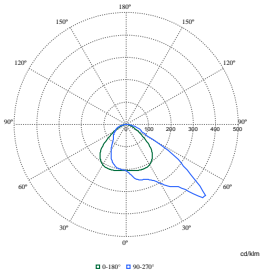

Coreline Tempo Medium

Polar Wide Diagrams

Polar Normal (separate) - BVP125I -
912300024001