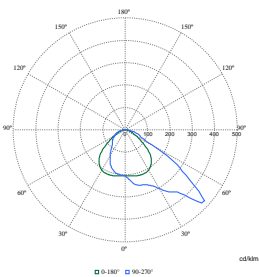

Order Code	Full Product Name	Luminaire light beam spread	Light source color	Correlated Color	
				Temperature (Nom)	Luminous Flux
912300024001	BVP125	9° - 41° x	740	4000 K	12,000 lm
	LED120-4S/740	102°	neutral		
	PSU OFA52 ALU		white		
	C1KC3				
912300024003	BVP125	69° x 25°	740	4000 K	12,000 lm
	LED120-4S/740		neutral		
	PSU S ALU		white		
	C1KC3				

Order Code	Full Product Name	Luminaire light beam spread	Light source color	Correlated Color	
				Temperature (Nom)	Luminous Flux
912300057766	BVP125	69° x 25°	730	3000 K	12,000 lm
	LED120-4S/730		warm		
	PSU S ALU		white		
	C1KC3				

Light Technical (2/2)

Order Code	Full Product Name	Optic type outdoor
912300024002	BVP125 LED80-4S/740 PSU OFA52 ALU C1KC3	Asymmetrical
912300024004	BVP125 LED80-4S/740 PSU S ALU C1KC3	Symmetrical
912300024001	BVP125 LED120-4S/740 PSU OFA52 ALU C1KC3	Asymmetrical

Order Code	Full Product Name	Optic type outdoor
912300024003	BVP125 LED120-4S/740 PSU S ALU C1KC3	Symmetrical
912300057766	BVP125 LED120-4S/730 PSU S ALU C1KC3	Symmetrical

Operating and Electrical

Order Code	Full Product Name	Power Consumption
912300024002	BVP125 LED80-4S/740 PSU OFA52 ALU C1KC3	57 W
912300024004	BVP125 LED80-4S/740 PSU S ALU C1KC3	57 W
912300024001	BVP125 LED120-4S/740 PSU OFA52 ALU C1KC3	90 W

Order Code	Full Product Name	Power Consumption
912300024003	BVP125 LED120-4S/740 PSU S ALU C1KC3	90 W
912300057766	BVP125 LED120-4S/730 PSU S ALU C1KC3	88 W

Polar Wide Diagrams

Polar Normal (separate) - BVP125I - 912300024001