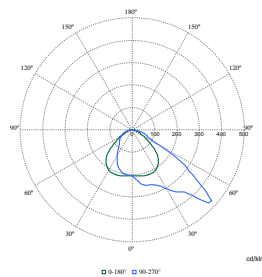

Polar Normal (separate) - BVP125I - 912300024002