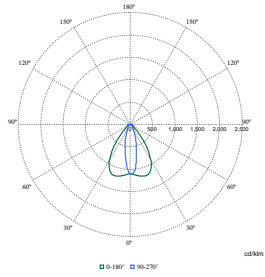

Coreline tempo medium

Polar Wide Diagrams

Polar Normal (separate) - BVP1251 -
912300024003