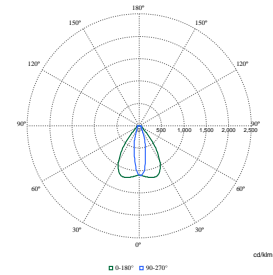

Polar Normal (separate) - BVP125I - 912300060475