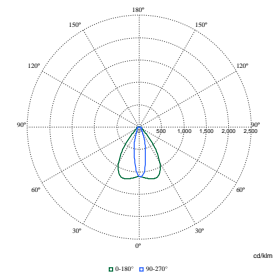

Polar Normal (separate) - BVP125I - 912300024004

Coreline tempo medium

Order Code	Full Product Name	Luminaire light beam spread	Luminous Flux	Optic type outdoor
912300060474	BVP125 LED160-4S/740 OFA52	9° - 41° x 102°	16,000 lm	Asymmetrical

Order Code	Full Product Name	Luminaire light beam spread	Luminous Flux	Optic type outdoor
912300060475	BVP125 LED160-4S/740 S	69° x 25°	16,000 lm	Symmetrical

Operating and Electrical

Order Code	Full Product Name	Power Consumption
912300024002	BVP125 LED80-4S/740 PSU OFA52 ALU C1KC3	57 W
912300024004	BVP125 LED80-4S/740 PSU S ALU C1KC3	57 W
912300024001	BVP125 LED120-4S/740 PSU OFA52 ALU C1KC3	90 W

Order Code	Full Product Name	Power Consumption
912300024003	BVP125 LED120-4S/740 PSU S ALU C1KC3	90 W
912300060474	BVP125 LED160-4S/740 OFA52	117 W
912300060475	BVP125 LED160-4S/740 S	117 W

Polar Wide Diagrams