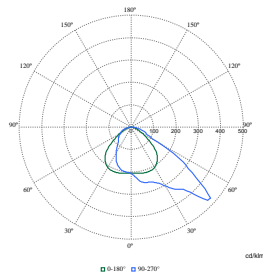

Polar Normal (separate) - BVP125I - 912300024002

Coreline tempo medium

Order Code	Full Product Name	Luminaire light beam spread	Luminous Flux	Optic type outdoor
912300060474	BVP125 LED160-4S/740 OFA52	9° - 41° x 102°	16,000 lm	Asymmetrical

Order Code	Full Product Name	Luminaire light beam spread	Luminous Flux	Optic type outdoor
912300060475	BVP125 LED160-4S/740 S	69° x 25°	16,000 lm	Symmetrical

Operating and Electrical

Order Code	Full Product Name	Power Consumption
912300024002	BVP125 LED80-4S/740 PSU OFA52 ALU C1KC3	57 W
912300024004	BVP125 LED80-4S/740 PSU S ALU C1KC3	57 W
912300024001	BVP125 LED120-4S/740 PSU OFA52 ALU C1KC3	90 W

Order Code	Full Product Name	Power Consumption
912300024003	BVP125 LED120-4S/740 PSU S ALU C1KC3	90 W
912300060474	BVP125 LED160-4S/740 OFA52	117 W
912300060475	BVP125 LED160-4S/740 S	117 W

Polar Wide Diagrams