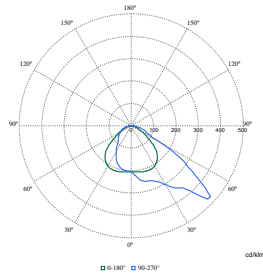

Polar Normal (separate) - BVP125I - 912300060474