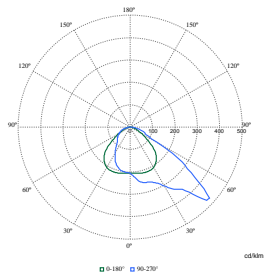

Coreline tempo medium

Order Code	Full Product Name	Luminaire light beam spread	Luminous Flux	Optic type outdoor
912300060474	BVP125 LED160-4S/740 OFA52	9° - 41° x 102°	16,000 lm	Asymmetrical

Order Code	Full Product Name	Luminaire light beam spread	Luminous Flux	Optic type outdoor
912300060475	BVP125 LED160-4S/740 S	69° x 25°	16,000 lm	Symmetrical

Operating and Electrical

Order Code	Full Product Name	Power Consumption
912300024002	BVP125 LED80-4S/740 PSU OFA52 ALU C1KC3	57 W
912300024004	BVP125 LED80-4S/740 PSU S ALU C1KC3	57 W
912300024001	BVP125 LED120-4S/740 PSU OFA52 ALU C1KC3	90 W

Order Code	Full Product Name	Power Consumption
912300024003	BVP125 LED120-4S/740 PSU S ALU C1KC3	90 W
912300060474	BVP125 LED160-4S/740 OFA52	117 W
912300060475	BVP125 LED160-4S/740 S	117 W

Polar Wide Diagrams

Polar Normal (separate) - BVP125I - 912300024001