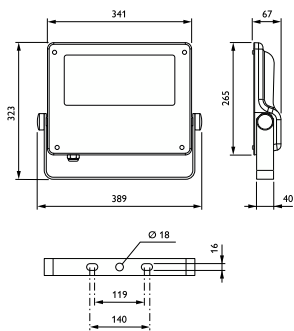

Dimensional drawing