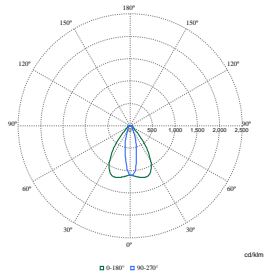

Polar Normal (separate) - BVP125I - 912300024003