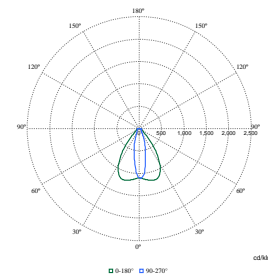

Polar Normal (separate) - BVP125I - 912300024004

Coreline tempo medium

Order Code	Full Product Name	Luminaire light beam spread	Light source color	Correlated Color	
				Temperature (Nom)	Luminous Flux
45589700	PSU OFA52 ALU C1KC3				
	BVP125	69° x 25°	740	4000 K	12,000 lm
	LED120-4S/740		neutral		
	PSU S ALU C1KC3		white		

Order Code	Full Product Name	Luminaire light beam spread	Light source color	Correlated Color	
				Temperature (Nom)	Luminous Flux
90519400	BVP125	69° x 25°	730 warm	3000 K	12,000 lm
	LED120-4S/730		white		
	PSU S ALU C1KC3				

Light Technical (2/2)

Order Code	Full Product Name	Optic type outdoor
45588000	BVP125 LED80-4S/740 PSU OFA52 ALU C1KC3	Asymmetrical
45590300	BVP125 LED80-4S/740 PSU S ALU C1KC3	Symmetrical
45587300	BVP125 LED120-4S/740 PSU OFA52 ALU C1KC3	Asymmetrical

Order Code	Full Product Name	Optic type outdoor
45589700	BVP125 LED120-4S/740 PSU S ALU C1KC3	Symmetrical
90519400	BVP125 LED120-4S/730 PSU S ALU C1KC3	Symmetrical

Operating and Electrical

Order Code	Full Product Name	Power Consumption
45588000	BVP125 LED80-4S/740 PSU OFA52 ALU C1KC3	57 W
45590300	BVP125 LED80-4S/740 PSU S ALU C1KC3	57 W
45587300	BVP125 LED120-4S/740 PSU OFA52 ALU C1KC3	90 W

Order Code	Full Product Name	Power Consumption
45589700	BVP125 LED120-4S/740 PSU S ALU C1KC3	90 W
90519400	BVP125 LED120-4S/730 PSU S ALU C1KC3	88 W

Polar Wide Diagrams