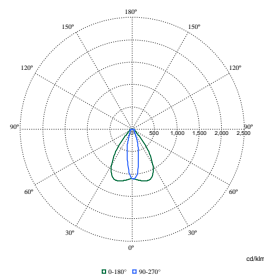

Polar Normal (separate) - BVP125I - 912300057766