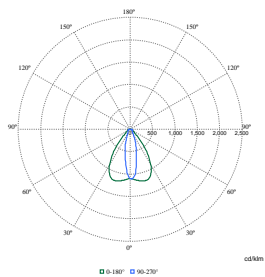

Polar Normal (separate) - BVP125I - 912300024003