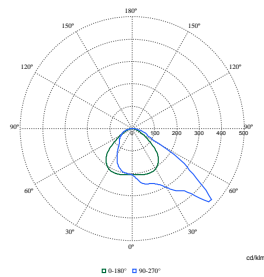

Polar Normal (separate) - BVP125I - 912300024002

Coreline tempo medium

Order Code	Full Product Name	Luminaire light beam spread	Light source color	Correlated Color	
				Temperature (Nom)	Luminous Flux
45589700	PSU OFA52 ALU C1KC3				
	BVP125	69° x 25°	740	4000 K	12,000 lm
	LED120-4S/740		neutral		
	PSU S ALU C1KC3		white		

Order Code	Full Product Name	Luminaire light beam spread	Light source color	Correlated Color	
				Temperature (Nom)	Luminous Flux
90519400	BVP125	69° x 25°	730 warm	3000 K	12,000 lm
	LED120-4S/730		white		
	PSU S ALU C1KC3				

Light Technical (2/2)

Order Code	Full Product Name	Optic type outdoor
45588000	BVP125 LED80-4S/740 PSU OFA52 ALU C1KC3	Asymmetrical
45590300	BVP125 LED80-4S/740 PSU S ALU C1KC3	Symmetrical
45587300	BVP125 LED120-4S/740 PSU OFA52 ALU C1KC3	Asymmetrical

Order Code	Full Product Name	Optic type outdoor
45589700	BVP125 LED120-4S/740 PSU S ALU C1KC3	Symmetrical
90519400	BVP125 LED120-4S/730 PSU S ALU C1KC3	Symmetrical

Operating and Electrical

Order Code	Full Product Name	Power Consumption
45588000	BVP125 LED80-4S/740 PSU OFA52 ALU C1KC3	57 W
45590300	BVP125 LED80-4S/740 PSU S ALU C1KC3	57 W
45587300	BVP125 LED120-4S/740 PSU OFA52 ALU C1KC3	90 W

Order Code	Full Product Name	Power Consumption
45589700	BVP125 LED120-4S/740 PSU S ALU C1KC3	90 W
90519400	BVP125 LED120-4S/730 PSU S ALU C1KC3	88 W

Polar Wide Diagrams