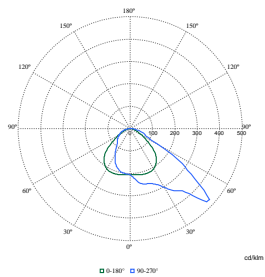

Coreline tempo medium

Order Code	Full Product Name	Luminaire light beam spread	Light source color	Correlated Color	
				Temperature (Nom)	Luminous Flux
45589700	PSU OFA52 ALU C1KC3				
	BVP125	69° x 25°	740	4000 K	12,000 lm
	LED120-4S/740		neutral		
	PSU S ALU C1KC3		white		

Order Code	Full Product Name	Luminaire light beam spread	Light source color	Correlated Color	
				Temperature (Nom)	Luminous Flux
90519400	BVP125	69° x 25°	730 warm	3000 K	12,000 lm
	LED120-4S/730		white		
	PSU S ALU C1KC3				

Light Technical (2/2)

Order Code	Full Product Name	Optic type outdoor
45588000	BVP125 LED80-4S/740 PSU OFA52 ALU C1KC3	Asymmetrical
45590300	BVP125 LED80-4S/740 PSU S ALU C1KC3	Symmetrical
45587300	BVP125 LED120-4S/740 PSU OFA52 ALU C1KC3	Asymmetrical

Order Code	Full Product Name	Optic type outdoor
45589700	BVP125 LED120-4S/740 PSU S ALU C1KC3	Symmetrical
90519400	BVP125 LED120-4S/730 PSU S ALU C1KC3	Symmetrical

Operating and Electrical

Order Code	Full Product Name	Power Consumption
45588000	BVP125 LED80-4S/740 PSU OFA52 ALU C1KC3	57 W
45590300	BVP125 LED80-4S/740 PSU S ALU C1KC3	57 W
45587300	BVP125 LED120-4S/740 PSU OFA52 ALU C1KC3	90 W

Order Code	Full Product Name	Power Consumption
45589700	BVP125 LED120-4S/740 PSU S ALU C1KC3	90 W
90519400	BVP125 LED120-4S/730 PSU S ALU C1KC3	88 W

Polar Wide Diagrams

Polar Normal (separate) - BVP125I - 912300024001