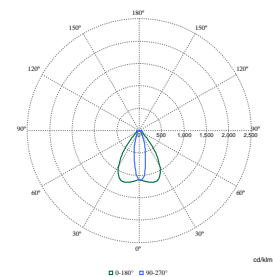

Coreline tempo medium

Order Code	Full Product Name	Luminaire light beam spread	Light source color	Correlated Color	
				Temperature (Nom)	Luminous Flux
45589700	BVP125 LED120-4S/740 PSU S ALU C1KC3	69° x 25°	740	4000 K	12,000 lm
	PSU OFA52 ALU C1KC3				
	PSU S ALU C1KC3		neutral		
	PSU S ALU C1KC3		white		

Order Code	Full Product Name	Luminaire light beam spread	Light source color	Correlated Color	
				Temperature (Nom)	Luminous Flux
90519400	BVP125 LED120-4S/730 PSU S ALU C1KC3	69° x 25°	730 warm	3000 K	12,000 lm
	PSU S ALU C1KC3		white		

Light Technical (2/2)

Order Code	Full Product Name	Optic type outdoor
45588000	BVP125 LED80-4S/740 PSU OFA52 ALU C1KC3	Asymmetrical
45590300	BVP125 LED80-4S/740 PSU S ALU C1KC3	Symmetrical
45587300	BVP125 LED120-4S/740 PSU OFA52 ALU C1KC3	Asymmetrical

Order Code	Full Product Name	Optic type outdoor
45589700	BVP125 LED120-4S/740 PSU S ALU C1KC3	Symmetrical
90519400	BVP125 LED120-4S/730 PSU S ALU C1KC3	Symmetrical

Operating and Electrical

Order Code	Full Product Name	Power Consumption
45588000	BVP125 LED80-4S/740 PSU OFA52 ALU C1KC3	57 W
45590300	BVP125 LED80-4S/740 PSU S ALU C1KC3	57 W
45587300	BVP125 LED120-4S/740 PSU OFA52 ALU C1KC3	90 W

Order Code	Full Product Name	Power Consumption
45589700	BVP125 LED120-4S/740 PSU S ALU C1KC3	90 W
90519400	BVP125 LED120-4S/730 PSU S ALU C1KC3	88 W

Polar Wide Diagrams

Polar Normal (separate) - BVP125I - 912300024004