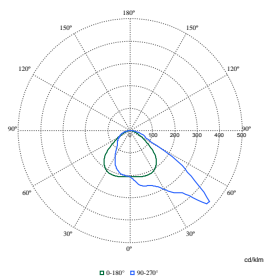

Coreline tempo medium

Order Code	Full Product Name	Luminaire light beam spread	Light source color	Correlated Color	
				Temperature (Nom)	Luminous Flux
45589700	BVP125 LED120-4S/740 PSU S ALU C1KC3	69° x 25°	740	4000 K	12,000 lm
	PSU OFA52 ALU C1KC3				
	PSU S ALU C1KC3		neutral		
	PSU S ALU C1KC3		white		

Order Code	Full Product Name	Luminaire light beam spread	Light source color	Correlated Color	
				Temperature (Nom)	Luminous Flux
90519400	BVP125 LED120-4S/730 PSU S ALU C1KC3	69° x 25°	730 warm	3000 K	12,000 lm
	PSU S ALU C1KC3		white		

Light Technical (2/2)

Order Code	Full Product Name	Optic type outdoor
45588000	BVP125 LED80-4S/740 PSU OFA52 ALU C1KC3	Asymmetrical
45590300	BVP125 LED80-4S/740 PSU S ALU C1KC3	Symmetrical
45587300	BVP125 LED120-4S/740 PSU OFA52 ALU C1KC3	Asymmetrical

Order Code	Full Product Name	Optic type outdoor
45589700	BVP125 LED120-4S/740 PSU S ALU C1KC3	Symmetrical
90519400	BVP125 LED120-4S/730 PSU S ALU C1KC3	Symmetrical

Operating and Electrical

Order Code	Full Product Name	Power Consumption
45588000	BVP125 LED80-4S/740 PSU OFA52 ALU C1KC3	57 W
45590300	BVP125 LED80-4S/740 PSU S ALU C1KC3	57 W
45587300	BVP125 LED120-4S/740 PSU OFA52 ALU C1KC3	90 W

Order Code	Full Product Name	Power Consumption
45589700	BVP125 LED120-4S/740 PSU S ALU C1KC3	90 W
90519400	BVP125 LED120-4S/730 PSU S ALU C1KC3	88 W

Polar Wide Diagrams

Polar Normal (separate) - BVP125I - 912300024001