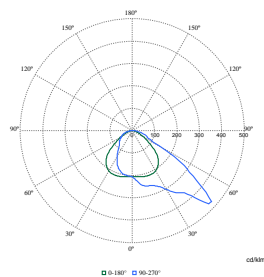

Coreline tempo medium

Order Code	Full Product Name	Luminaire light beam spread	Light source color	Correlated Color	
				Temperature (Nom)	Luminous Flux
45589700	BVP125 LED120-4S/740 PSU S ALU C1KC3	69° x 25°	740	4000 K	12,000 lm
	PSU OFA52 ALU C1KC3				
	PSU S ALU C1KC3		neutral		
	PSU S ALU C1KC3		white		

Order Code	Full Product Name	Luminaire light beam spread	Light source color	Correlated Color	
				Temperature (Nom)	Luminous Flux
90519400	BVP125 LED120-4S/730 PSU S ALU C1KC3	69° x 25°	730 warm	3000 K	12,000 lm
	PSU S ALU C1KC3		white		

Light Technical (2/2)

Order Code	Full Product Name	Optic type outdoor
45588000	BVP125 LED80-4S/740 PSU OFA52 ALU C1KC3	Asymmetrical
45590300	BVP125 LED80-4S/740 PSU S ALU C1KC3	Symmetrical
45587300	BVP125 LED120-4S/740 PSU OFA52 ALU C1KC3	Asymmetrical

Order Code	Full Product Name	Optic type outdoor
45589700	BVP125 LED120-4S/740 PSU S ALU C1KC3	Symmetrical
90519400	BVP125 LED120-4S/730 PSU S ALU C1KC3	Symmetrical

Operating and Electrical

Order Code	Full Product Name	Power Consumption
45588000	BVP125 LED80-4S/740 PSU OFA52 ALU C1KC3	57 W
45590300	BVP125 LED80-4S/740 PSU S ALU C1KC3	57 W
45587300	BVP125 LED120-4S/740 PSU OFA52 ALU C1KC3	90 W

Order Code	Full Product Name	Power Consumption
45589700	BVP125 LED120-4S/740 PSU S ALU C1KC3	90 W
90519400	BVP125 LED120-4S/730 PSU S ALU C1KC3	88 W

Polar Wide Diagrams

Polar Normal (separate) - BVP125I - 912300024002