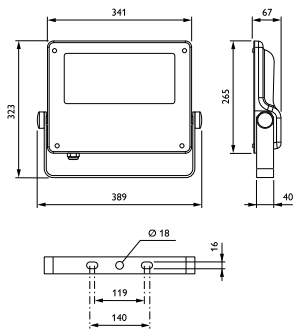

Coreline tempo medium

Features

- Choice of Ledgine O platform light distributions, lumen packages from 8000lm up to 16000lm
- Seaside-resistant treatment and swimming pool protection options available
- Long lifetime of 100,000 hours, integrated surge protection, the option of an additional surge protection device, high impact resistance IK08, IP66
- Plug and play installation with 1m cable and IP66 connector, horizontal bracket for pole top mounting
- Ready to be connected to Interact City and Interact Sports recreational thanks to an SR socket

Application

- Indoor multi-purpose gymnasiums and swimming pool
- Outdoor recreational sports fields e.g. basket courts, etc.
- Harbors, airports, parking lots

Dimensional drawing

Product details