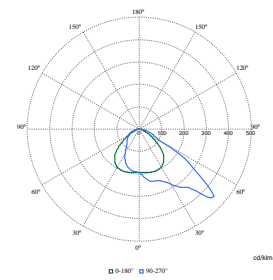

Polar Normal (separate) - BVP111 -
912300060469