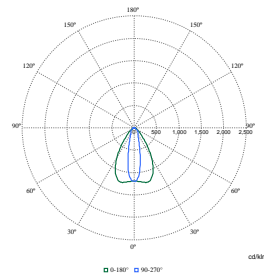

Coreline tempo small gen2

Light Technical (2/2)

Order Code	Full Product Name	Optic type outdoor
912300060466	BVP111 LED51-4S/740 OFA52	Asymmetrical
912300060467	BVP111 LED51-4S/740 S	Symmetrical
912300060468	BVP111 LED49-4S/730 OFA52	Asymmetrical

Order Code	Full Product Name	Optic type outdoor
912300060469	BVP111 LED73-4S/740 OFA52	Asymmetrical
912300060470	BVP111 LED49-4S/730 S	Symmetrical

Operating and Electrical

Order Code	Full Product Name	Power Consumption
912300060466	BVP111 LED51-4S/740 OFA52	31 W
912300060467	BVP111 LED51-4S/740 S	31 W
912300060468	BVP111 LED49-4S/730 OFA52	31 W

Order Code	Full Product Name	Power Consumption
912300060469	BVP111 LED73-4S/740 OFA52	43 W
912300060470	BVP111 LED49-4S/730 S	31 W

Polar Wide Diagrams

Polar Normal (separate) - BVP111 - 912300060467