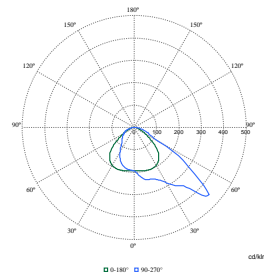

Polar Normal (separate) - BVP111 - 912300060469