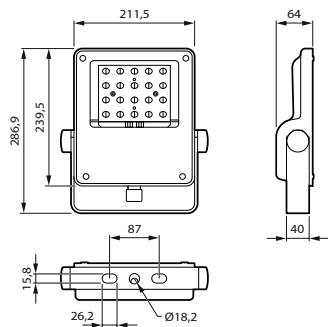

Application

- Warehouses
- Offices
- Outdoor car parks
- Indoor sports facilities

Dimensional drawing

Product details

Front view

Side view

Coreline tempo small gen2

General Information	
Driver included	Yes
Number of gear units	Unit
Service Tag	Yes
Light Technical	
Colour rendering index (CRI)	70
Upwards light output ratio	0
Operating and Electrical	
Surge Protection (Common/Differential)	Surge protection level until 6 kV differential mode and 8 kV common mode
Controls and Dimming	
Dimmable	No
Mechanical and Housing	
Optical cover type	Flat glass
Housing Colour	Grey
Mech. impact protection code	IK08
Ingress protection code	IP66
Standard tilt angle side entry	0°
Standard tilt angle post-top	0°
Emergency Operation	
Central Emergency	No
Approval and Application	
CE mark	Yes
Flammability mark	For mounting on normally flammable surfaces
Product Data	
Product family code	BVP111