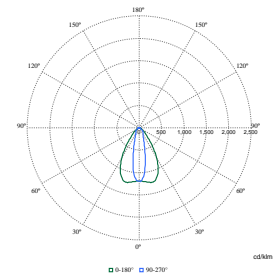

Coreline tempo small gen2

Light Technical (2/2)

Order Code	Full Product Name	Optic type outdoor
912300060466	BVP111 LED51-4S/740 OFA52	Asymmetrical
912300060467	BVP111 LED51-4S/740 S	Symmetrical
912300060468	BVP111 LED49-4S/730 OFA52	Asymmetrical

Order Code	Full Product Name	Optic type outdoor
912300060469	BVP111 LED73-4S/740 OFA52	Asymmetrical
912300060470	BVP111 LED49-4S/730 S	Symmetrical

Operating and Electrical

Order Code	Full Product Name	Power Consumption
912300060466	BVP111 LED51-4S/740 OFA52	31 W
912300060467	BVP111 LED51-4S/740 S	31 W
912300060468	BVP111 LED49-4S/730 OFA52	31 W

Order Code	Full Product Name	Power Consumption
912300060469	BVP111 LED73-4S/740 OFA52	43 W
912300060470	BVP111 LED49-4S/730 S	31 W

Polar Wide Diagrams

Polar Normal (separate) - BVP111 - 912300060470