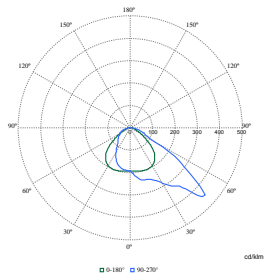

Coreline tempo small gen2

Light Technical (2/2)

Order Code	Full Product Name	Optic type outdoor
912300060466	BVP111 LED51-4S/740 OFA52	Asymmetrical
912300060467	BVP111 LED51-4S/740 S	Symmetrical
912300060468	BVP111 LED49-4S/730 OFA52	Asymmetrical

Order Code	Full Product Name	Optic type outdoor
912300060469	BVP111 LED73-4S/740 OFA52	Asymmetrical
912300060470	BVP111 LED49-4S/730 S	Symmetrical

Operating and Electrical

Order Code	Full Product Name	Power Consumption
912300060466	BVP111 LED51-4S/740 OFA52	31 W
912300060467	BVP111 LED51-4S/740 S	31 W
912300060468	BVP111 LED49-4S/730 OFA52	31 W

Order Code	Full Product Name	Power Consumption
912300060469	BVP111 LED73-4S/740 OFA52	43 W
912300060470	BVP111 LED49-4S/730 S	31 W

Polar Wide Diagrams

Polar Normal (separate) - BVP111 - 912300060466