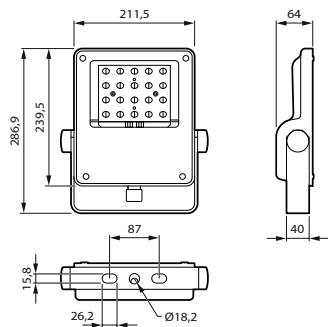

Application

- Warehouses
- Offices
- Outdoor car parks
- Indoor sports facilities

Dimensional drawing

Product details

Front view

Side view

Coreline tempo small gen2

General Information	
Driver included	Yes
Number of gear units	1 unit
Service tag	Yes
Light Technical	
Luminaire light beam spread	60° x 120°
Light source color	740 neutral white
Correlated Color Temperature (Nom)	4000 K
Color rendering index (CRI)	70
Optic type outdoor	Asymmetrical
Upward light output ratio	0
Operating and Electrical	
Surge Protection (Common/Differential)	Surge protection level until 6 kV differential mode and 8 kV common mode
Controls and Dimming	
Dimmable	No
Mechanical and Housing	
Optical cover type	Flat glass
Housing Color	Grey
Mech. impact protection code	IK08
Ingress protection code	IP66
Standard tilt angle side entry	0°
Standard tilt angle posttop	0°
Emergency Operation	
Central Emergency	No
Approval and Application	
CE mark	Yes
Flammability mark	For mounting on normally flammable surfaces
Product Data	
Product family code	BVP111