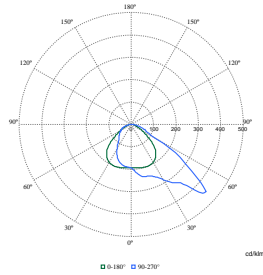

Operating and Electrical

Order Code	Full Product Name	Power Consumption
55679900	BVP111 LED51-4S/740 OFA52	31 W

Coreline tempo small gen2

Order Code	Full Product Name	Power Consumption
55682900	BVP1111 LED73-4S/740 OFA52	43 W

Polar Wide Diagrams

Polar Normal (separate) - BVP1111 -
912300060466

Polar Normal (separate) - BVP1111 -
912300060469