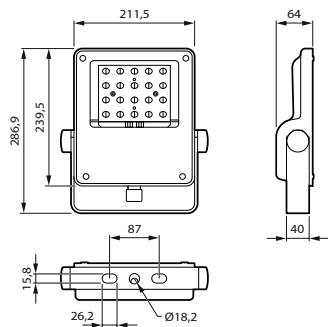

Coreline tempo small gen2

Features

- Symmetric and Asymmetric optics available
- DALI, Dynnadimmer, Lumistep control options
- 3000K, 4000K
- IP66, IK08
- Long lifetime of 100KHrs
- 1m cable with waterproof connector
- Marine protection coating option

Application

- Warehouses
- Offices
- Outdoor car parks
- Indoor sports facilities

Dimensional drawing