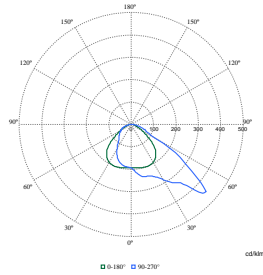

Polar Normal (separate) - BVP1111 -
912300060469