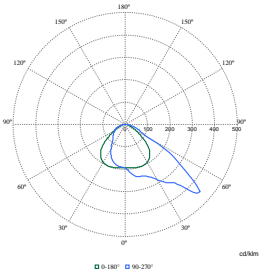

Coreline tempo small gen2

Order Code	Full Product Name	Power Consumption
55682900	BVP1111 LED73-4S/740 OFA52	43 W

Polar Wide Diagrams

Polar Normal (separate) - BVP1111 -
912300060466