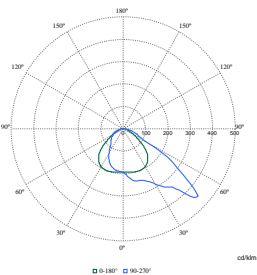

Order Code	Full Product Name	Luminaire light beam spread	Light source color	Correlated Color Temperature (Nom)	Color rendering index (CRI)
912300060609	BVP111 LED49-4S/830 PSU OFA52 ALU C1KC3	60° x 120°	830 warm white	3000 K	80

Light Technical (2/2)

Order Code	Full Product Name	Luminous Flux	Optic type outdoor
912300060466	BVP111 LED51-4S/740 OFA52	4,437 lm	Asymmetrical
912300060467	BVP111 LED51-4S/740 S	4,437 lm	Symmetrical
912300060468	BVP111 LED49-4S/730 OFA52	4,263 lm	Asymmetrical
912300060469	BVP111 LED73-4S/740 OFA52	6,278 lm	Asymmetrical
912300060470	BVP111 LED49-4S/730 S	4,263 lm	Symmetrical

Order Code	Full Product Name	Luminous Flux	Optic type outdoor
912300060601	BVP111 LED51-4S/840 PSU OFA52 ALU C1KC3	4,101 lm	Asymmetrical
912300060609	BVP111 LED49-4S/830 PSU OFA52 ALU C1KC3	3,903 lm	Asymmetrical

Operating and Electrical

Order Code	Full Product Name	Power Consumption
912300060466	BVP111 LED51-4S/740 OFA52	31 W
912300060467	BVP111 LED51-4S/740 S	31 W
912300060468	BVP111 LED49-4S/730 OFA52	31 W
912300060469	BVP111 LED73-4S/740 OFA52	43 W

Order Code	Full Product Name	Power Consumption
912300060470	BVP111 LED49-4S/730 S	31 W
912300060601	BVP111 LED51-4S/840 PSU OFA52 ALU C1KC3	33 W
912300060609	BVP111 LED49-4S/830 PSU OFA52 ALU C1KC3	36 W

Polar Wide Diagrams

Polar Normal (separate) - BVP111 - 912300060466