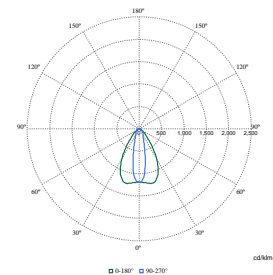

Order Code	Full Product Name	Luminaire light beam spread	Light source color	Correlated Color Temperature (Nom)	Color rendering index (CRI)
912300060609	BVP111 LED49-4S/830 PSU OFA52 ALU C1KC3	60° x 120°	830 warm white	3000 K	80

Light Technical (2/2)

Order Code	Full Product Name	Luminous Flux	Optic type outdoor
912300060466	BVP111 LED51-4S/740 OFA52	4,437 lm	Asymmetrical
912300060467	BVP111 LED51-4S/740 S	4,437 lm	Symmetrical
912300060468	BVP111 LED49-4S/730 OFA52	4,263 lm	Asymmetrical
912300060469	BVP111 LED73-4S/740 OFA52	6,278 lm	Asymmetrical
912300060470	BVP111 LED49-4S/730 S	4,263 lm	Symmetrical

Order Code	Full Product Name	Luminous Flux	Optic type outdoor
912300060601	BVP111 LED51-4S/840 PSU OFA52 ALU C1KC3	4,101 lm	Asymmetrical
912300060609	BVP111 LED49-4S/830 PSU OFA52 ALU C1KC3	3,903 lm	Asymmetrical

Operating and Electrical

Order Code	Full Product Name	Power Consumption
912300060466	BVP111 LED51-4S/740 OFA52	31 W
912300060467	BVP111 LED51-4S/740 S	31 W
912300060468	BVP111 LED49-4S/730 OFA52	31 W
912300060469	BVP111 LED73-4S/740 OFA52	43 W

Order Code	Full Product Name	Power Consumption
912300060470	BVP111 LED49-4S/730 S	31 W
912300060601	BVP111 LED51-4S/840 PSU OFA52 ALU C1KC3	33 W
912300060609	BVP111 LED49-4S/830 PSU OFA52 ALU C1KC3	36 W

Polar Wide Diagrams

Polar Normal (separate) - BVP111 - 912300060470