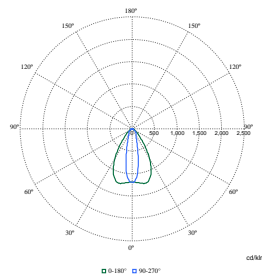

Order Code	Full Product Name	Luminaire light beam spread	Light source color	Correlated Color Temperature (Nom)	Color rendering index (CRI)
912300060609	BVP111 LED49-4S/830 PSU OFA52 ALU C1KC3	60° x 120°	830 warm white	3000 K	80

Light Technical (2/2)

Order Code	Full Product Name	Luminous Flux	Optic type outdoor
912300060466	BVP111 LED51-4S/740 OFA52	4,437 lm	Asymmetrical
912300060467	BVP111 LED51-4S/740 S	4,437 lm	Symmetrical
912300060468	BVP111 LED49-4S/730 OFA52	4,263 lm	Asymmetrical
912300060469	BVP111 LED73-4S/740 OFA52	6,278 lm	Asymmetrical
912300060470	BVP111 LED49-4S/730 S	4,263 lm	Symmetrical

Order Code	Full Product Name	Luminous Flux	Optic type outdoor
912300060601	BVP111 LED51-4S/840 PSU OFA52 ALU C1KC3	4,101 lm	Asymmetrical
912300060609	BVP111 LED49-4S/830 PSU OFA52 ALU C1KC3	3,903 lm	Asymmetrical

Operating and Electrical

Order Code	Full Product Name	Power Consumption
912300060466	BVP111 LED51-4S/740 OFA52	31 W
912300060467	BVP111 LED51-4S/740 S	31 W
912300060468	BVP111 LED49-4S/730 OFA52	31 W
912300060469	BVP111 LED73-4S/740 OFA52	43 W

Order Code	Full Product Name	Power Consumption
912300060470	BVP111 LED49-4S/730 S	31 W
912300060601	BVP111 LED51-4S/840 PSU OFA52 ALU C1KC3	33 W
912300060609	BVP111 LED49-4S/830 PSU OFA52 ALU C1KC3	36 W

Polar Wide Diagrams

Polar Normal (separate) - BVP111 - 912300060467