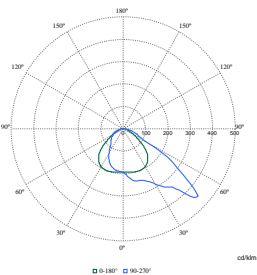

Order Code	Full Product Name	Luminaire light beam spread	Light source color	Correlated Color Temperature (Nom)	Color rendering index (CRI)
912300060609	BVP111 LED49-4S/830 PSU OFA52 ALU C1KC3	60° x 120°	830 warm white	3000 K	80

Light Technical (2/2)

Order Code	Full Product Name	Luminous Flux	Optic type outdoor
912300060466	BVP111 LED51-4S/740 OFA52	4,437 lm	Asymmetrical
912300060467	BVP111 LED51-4S/740 S	4,437 lm	Symmetrical
912300060468	BVP111 LED49-4S/730 OFA52	4,263 lm	Asymmetrical
912300060469	BVP111 LED73-4S/740 OFA52	6,278 lm	Asymmetrical
912300060470	BVP111 LED49-4S/730 S	4,263 lm	Symmetrical

Order Code	Full Product Name	Luminous Flux	Optic type outdoor
912300060601	BVP111 LED51-4S/840 PSU OFA52 ALU C1KC3	4,101 lm	Asymmetrical
912300060609	BVP111 LED49-4S/830 PSU OFA52 ALU C1KC3	3,903 lm	Asymmetrical

Operating and Electrical

Order Code	Full Product Name	Power Consumption
912300060466	BVP111 LED51-4S/740 OFA52	31 W
912300060467	BVP111 LED51-4S/740 S	31 W
912300060468	BVP111 LED49-4S/730 OFA52	31 W
912300060469	BVP111 LED73-4S/740 OFA52	43 W

Order Code	Full Product Name	Power Consumption
912300060470	BVP111 LED49-4S/730 S	31 W
912300060601	BVP111 LED51-4S/840 PSU OFA52 ALU C1KC3	33 W
912300060609	BVP111 LED49-4S/830 PSU OFA52 ALU C1KC3	36 W

Polar Wide Diagrams

Polar Normal (separate) - BVP1111 - 912300060466