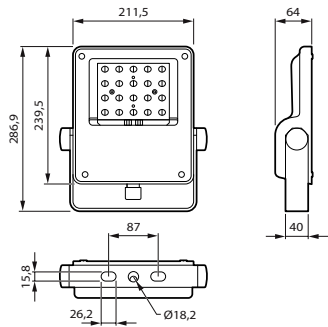

Application

- Warehouses
- Offices
- Outdoor car parks
- Indoor sports facilities

Dimensional drawing

Product details

Front view

Side view

Coreline tempo small gen2

General Information	
Driver included	Yes
Number of gear units	1 unit
Service tag	Yes
Light Technical	
Upward light output ratio	0
Operating and Electrical	
Surge Protection (Common/Differential)	Surge protection level until 6 kV differential mode and 8 kV common mode
Controls and Dimming	
Dimmable	No
Mechanical and Housing	
Optical cover type	Flat glass
Housing Color	Grey
Mech. impact protection code	IK08
Ingress protection code	IP66
Standard tilt angle side entry	0°
Standard tilt angle posttop	0°
Emergency Operation	
Central Emergency	No
Approval and Application	
CE mark	Yes
Flammability mark	For mounting on normally flammable surfaces
Product Data	
Product family code	BVP111