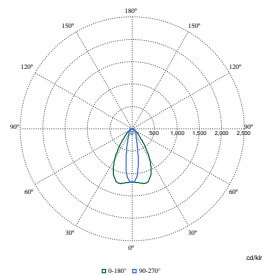

Polar Normal (separate) - BVP1111 - 912300060467