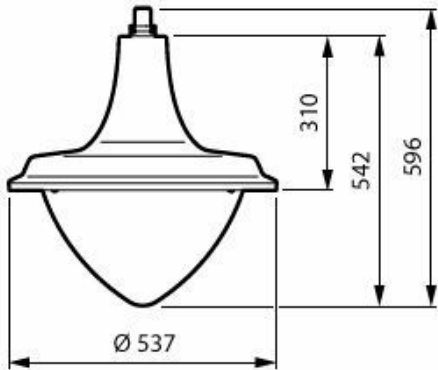

## Måttskiss

BSP673 LED120/730 PCC II DW50 G1 SRT BK

BSP672 LED60/727 FG II DM50 G1 SRT BK

BSP672 LED100730 PCC II DM50 G1 CRN3 AL

BSP672 LED60/730 PCC II DS50 G1 CRN1 AL

BSP672 LED50/727 PCC II DM10 G1 BK