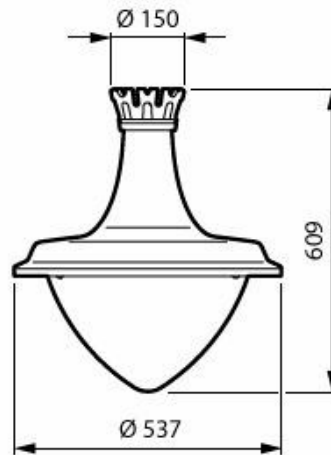

## Måttskiss

BSP673 LED120/730 PCC II DW50 G1 SRT BK

BSP672 LED60/727 FG II DM50 G1 SRT BK

BSP672 LED100730 PCC II DM50 G1 CRN3 AL

BSP672 LED60/730 PCC II DS50 G1 CRN1 AL

BSP672 LED50/727 PCC II DM10 G1 BK