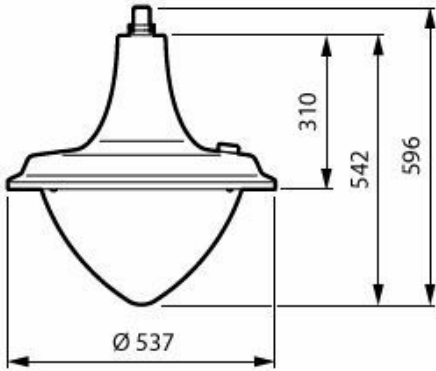

Måttskiss

BSP672 LED100730 PCC II DM50 G1 CRN3 AL