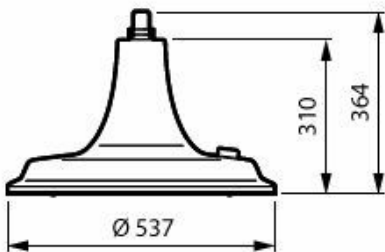

Måttskiss

BSP672 LED100730 PCC II DM50 G1 CRN3 AL