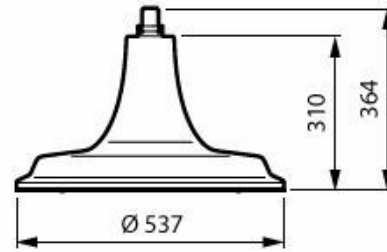

## Måttskiss

BSP673 LED120/730 PCC II DW50 G1 SRT BK

BSP672 LED60/727 FG II DM50 G1 SRT BK

BSP672 LED100730 PCC II DM50 G1 CRN3 AL

BSP672 LED60/730 PCC II DS50 G1 CRN1 AL

BSP672 LED50/727 PCC II DM10 G1 BK