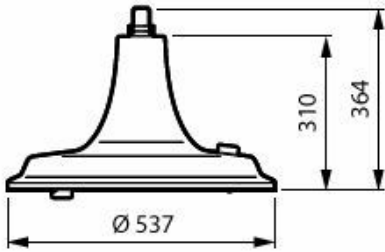

BSP672 LED30/722 FG II DS50 G1 SRT SRB B