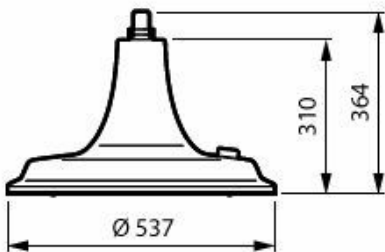

CityMood BSP672 with clear polycarbonate bowl

CityMood BSP672 with clear flat glass and top socket

CityMood BSP672 with clear polycarbonate bowl and top crown

Rozmerový obrázok

BSP673 LED120/730 PCC II DW50 G1 SRT BK