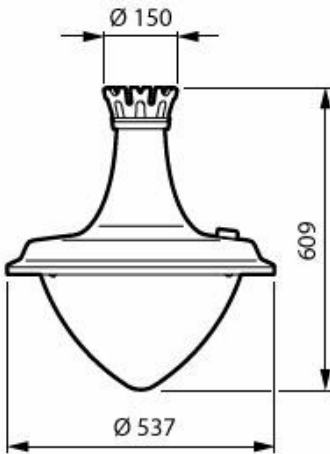

BSP672 LED80/830 PCC II DM50 G1 CRN1 AL