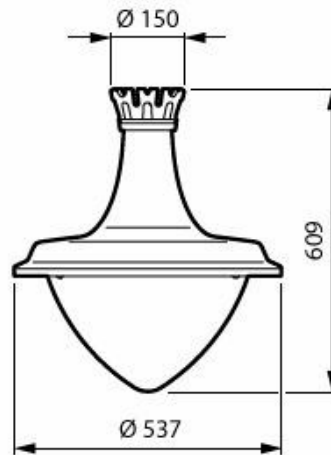

Rozmerový obrázok

BSP672 LED100730 PCC II DM50 G1 CRN3 AL