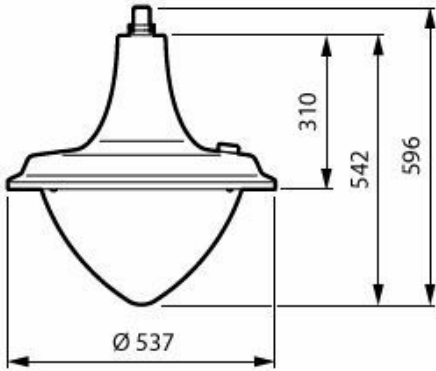

CityMood BSP672 with clear polycarbonate bowl

CityMood BSP672 with clear flat glass and top socket

CityMood BSP672 with clear polycarbonate bowl and top crown

Rozmerový obrázok

BSP673 LED120/730 PCC II DW50 G1 SRT BK