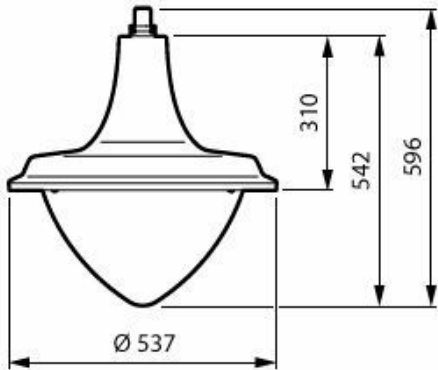

BSP672 LED80/730 FG II DM10 G1 BK