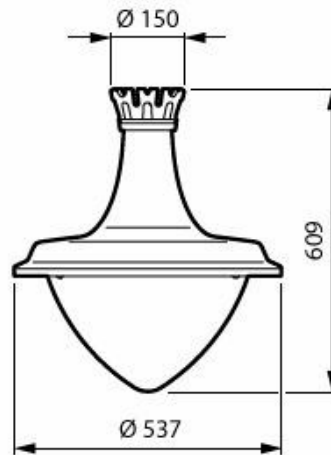

## Målskisse

BSP673 LED120/730 PCC II DW50 G1 SRT BK

BSP672 LED100730 PCC II DM50 G1 CRN3 AL

BSP672 LED60/727 FG II DM50 G1 SRT BK

BSP672 LED60/730 PCC II DS50 G1 CRN1 AL

BSP672 LED50/727 PCC II DM10 G1 BK