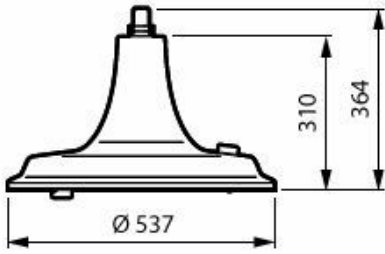

BSP672 LED30/722 FG II DS50 G1 SRT SRB B