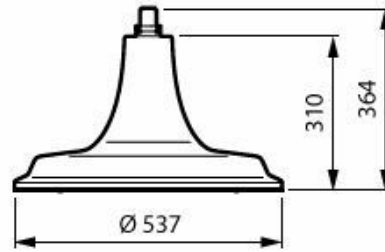

## Målskisse

BSP673 LED120/730 PCC II DW50 G1 SRT BK

BSP672 LED100730 PCC II DM50 G1 CRN3 AL

BSP672 LED60/727 FG II DM50 G1 SRT BK

BSP672 LED60/730 PCC II DS50 G1 CRN1 AL

BSP672 LED50/727 PCC II DM10 G1 BK