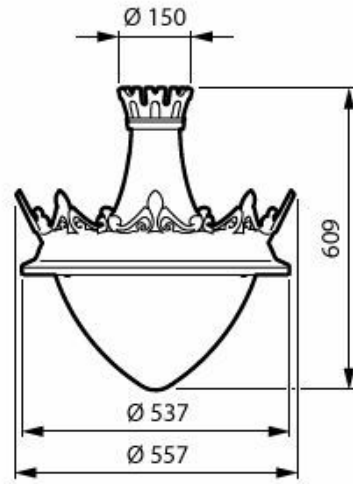

## Målskisse

BSP673 LED120/730 PCC II DW50 G1 SRT BK

BSP672 LED100730 PCC II DM50 G1 CRN3 AL

BSP672 LED60/727 FG II DM50 G1 SRT BK

BSP672 LED60/730 PCC II DS50 G1 CRN1 AL

BSP672 LED50/727 PCC II DM10 G1 BK