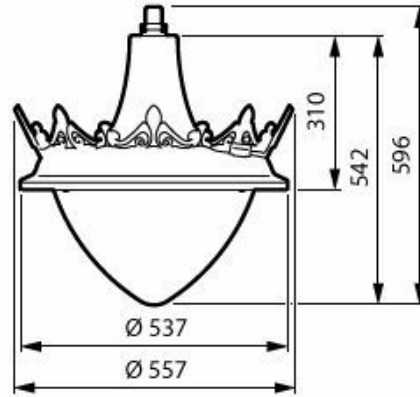

BSP672 LED30/722 FG II DS50 G1 SRT SRB B