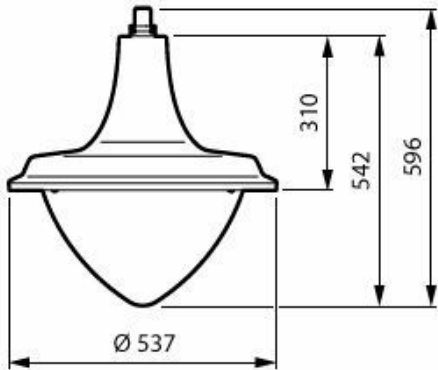

## Målskisse

BSP673 LED120/730 PCC II DW50 G1 SRT BK

BSP672 LED100730 PCC II DM50 G1 CRN3 AL

BSP672 LED60/727 FG II DM50 G1 SRT BK

BSP672 LED60/730 PCC II DS50 G1 CRN1 AL

BSP672 LED50/727 PCC II DM10 G1 BK