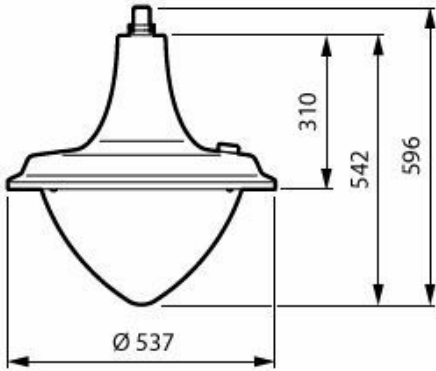

## Målskisse

BSP673 LED120/730 PCC II DW50 G1 SRT BK

BSP672 LED100730 PCC II DM50 G1 CRN3 AL

BSP672 LED60/727 FG II DM50 G1 SRT BK

BSP672 LED60/730 PCC II DS50 G1 CRN1 AL

BSP672 LED50/727 PCC II DM10 G1 BK