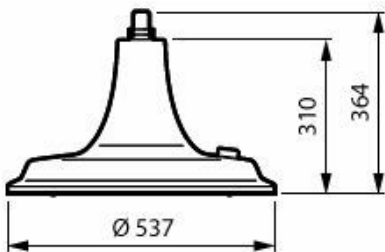

## Målskisse

BSP673 LED120/730 PCC II DW50 G1 SRT BK

BSP672 LED100730 PCC II DM50 G1 CRN3 AL

BSP672 LED60/727 FG II DM50 G1 SRT BK

BSP672 LED60/730 PCC II DS50 G1 CRN1 AL

BSP672 LED50/727 PCC II DM10 G1 BK