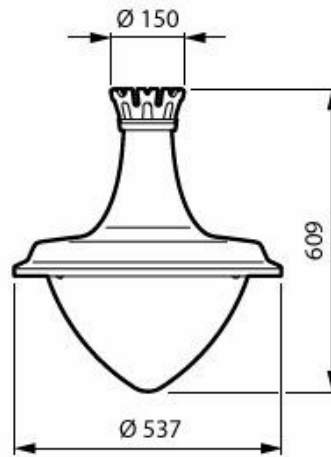

Maatschets

BSP672 LED100730 PCC II DM50 G1 CRN3 AL