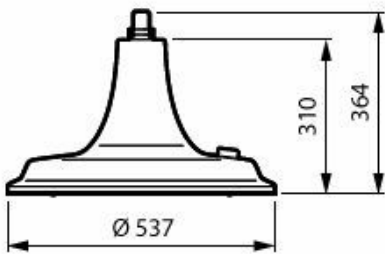

Maatschets

BSP672 LED100730 PCC II DM50 G1 CRN3 AL