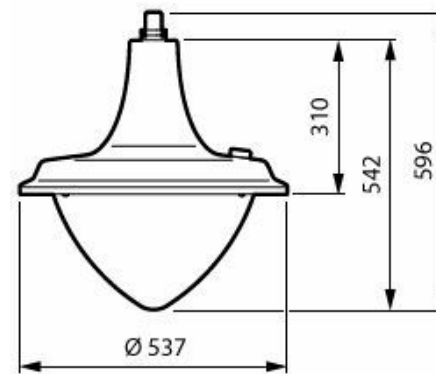

BSP672 LED120/730 PCC II DM50 G1 CRN3 AL

BSP672 LED30/722 FG II DS50 G1 SRT SRB B

BSP672 LED140/730 PCC II DM50 G1 CRN2 AL

BSP672 LED80/830 PCC II DM50 G1 CRN1 AL

BSP672 LED30/722 PCC II DM50 G1 SRT BK

Productgegevens