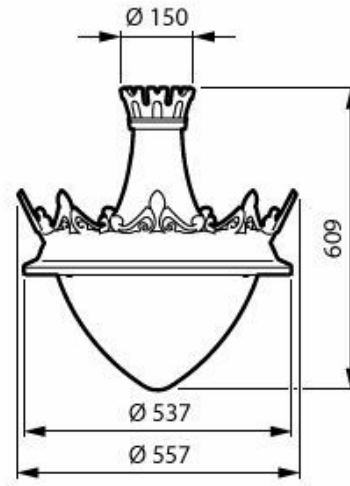

CityMood BSP672 with clear polycarbonate bowl

CityMood BSP672 with clear flat glass and top socket

CityMood BSP672 with clear polycarbonate bowl and top crown

Maatschets

BSP673 LED120/730 PCC II DW50 G1 SRT BK